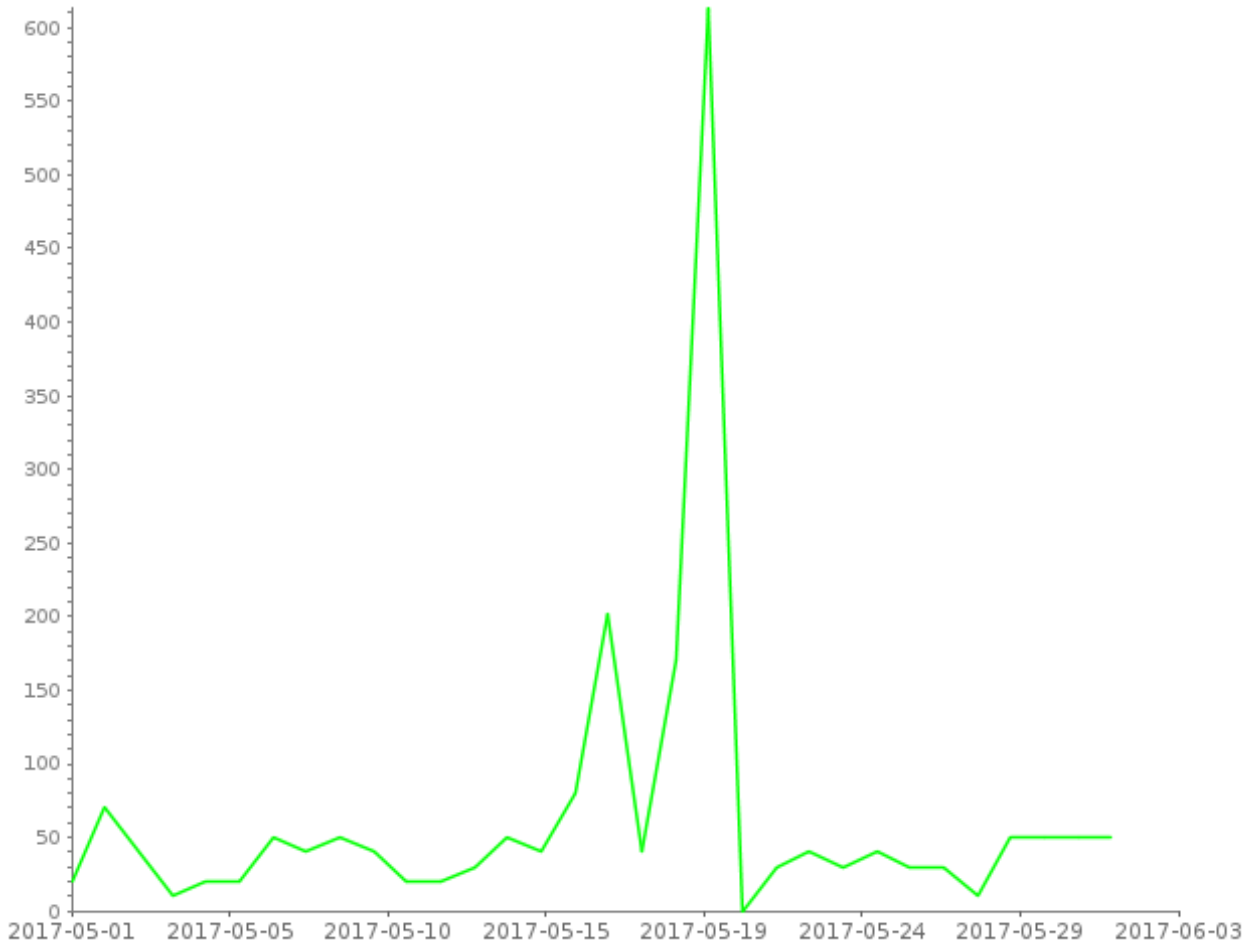

Daily totals report

Covering 34 days from 2017-05-01 to 2017-06-03

Report generated on 2017-06-06 by nbarrett@active-living.org

www.trafx.net

| Site Name | Average | Min | Max |
|-----------|---------|-----|-------|
| Drayton 1 | 69.3 | 7.0 | 614.0 |

A = adjustment applied, D = divide by 2 applied, F = filtering applied