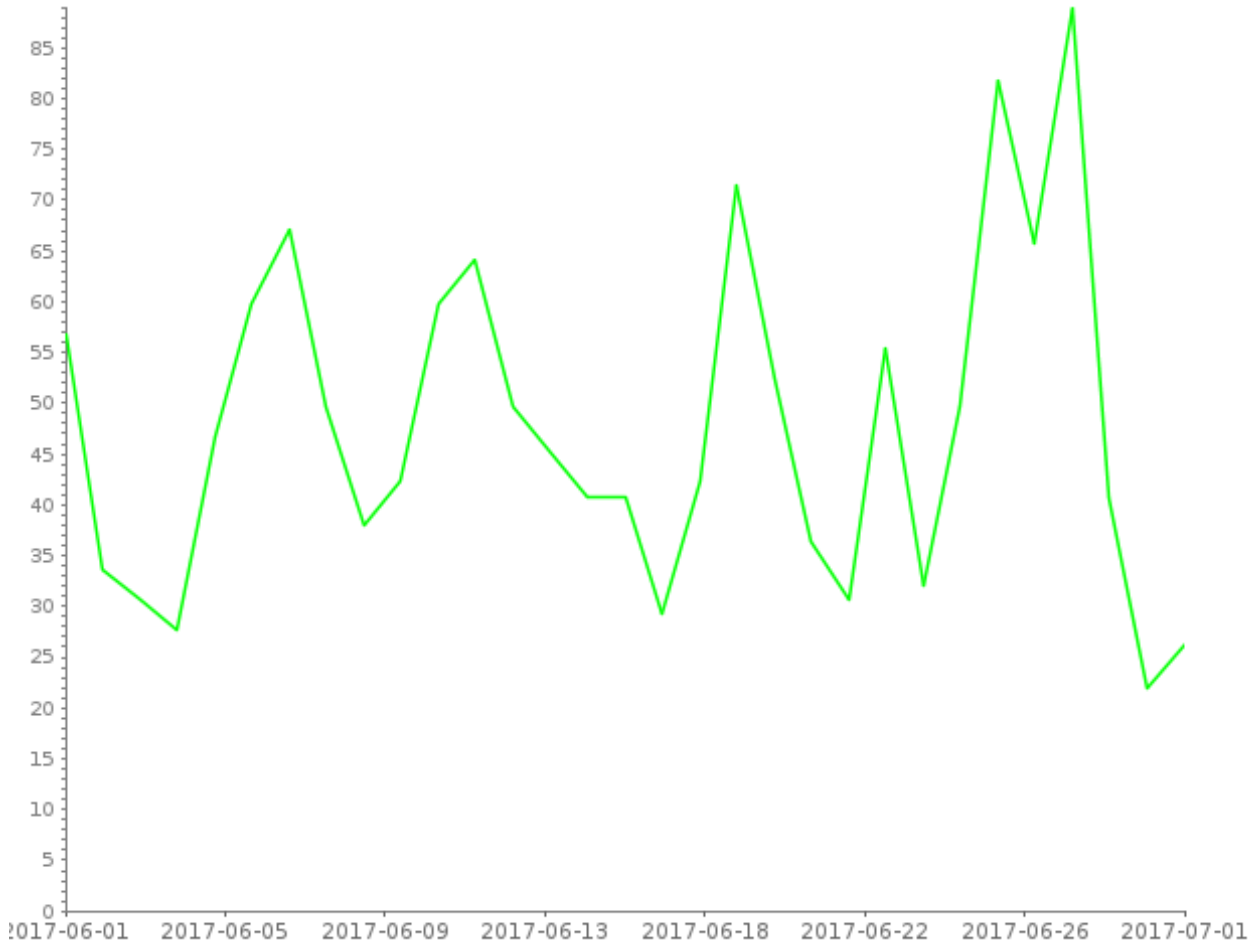

Daily totals report

Covering 31 days from 2017-06-01 to 2017-07-01

Report generated on 2017-07-03 by nbarrett@active-living.org

www.trafx.net

Site Name	Average	Min	Max
Drayton 1	48.5	23.0	89.0

A = adjustment applied, D = divide by 2 applied, F = filtering applied