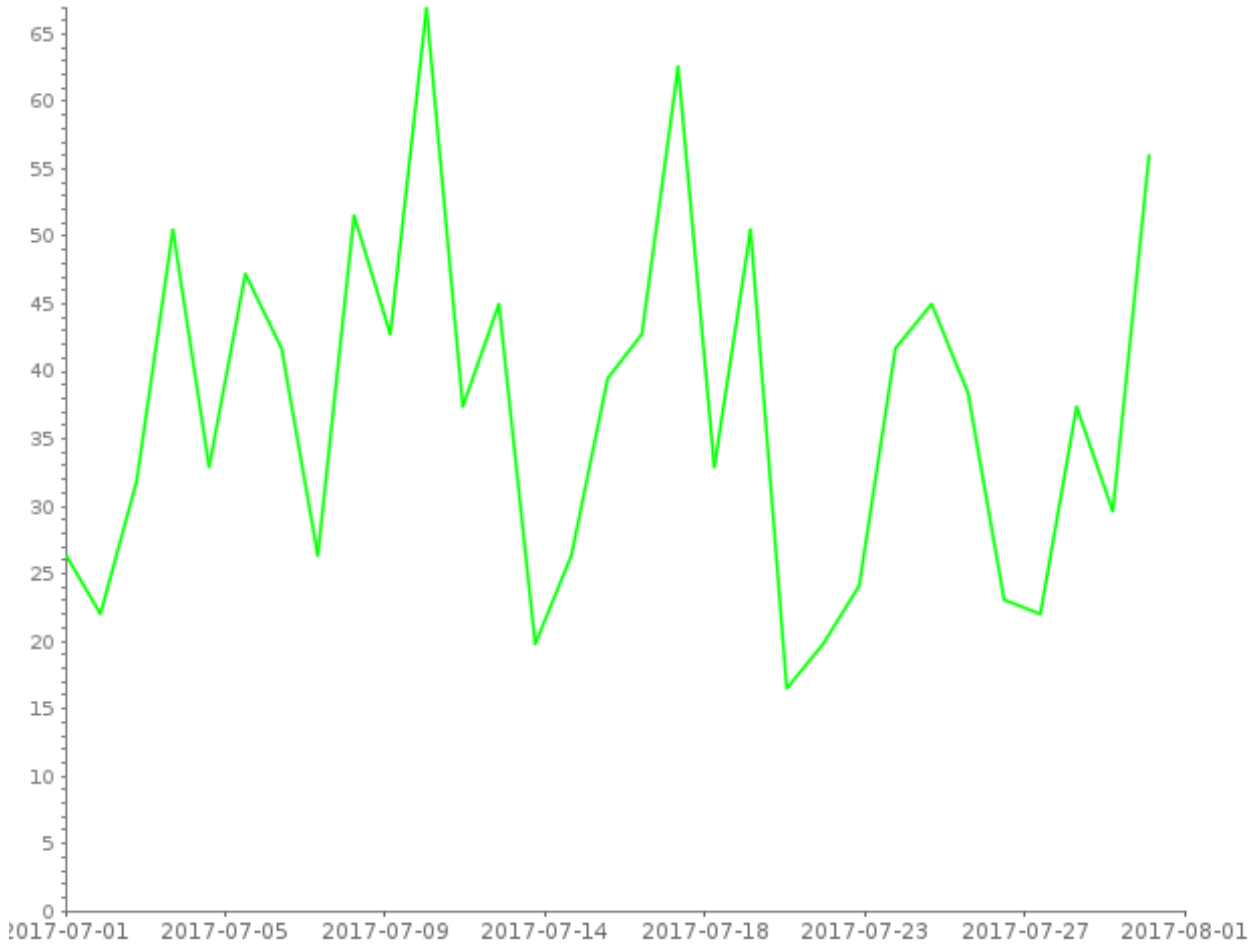

Daily totals report

Covering 32 days from 2017-07-01 to 2017-08-01

Report generated on 2017-08-01 by nbarrett@active-living.org

www.trafx.net

Site Name	Average	Min	Max
Drayton 1	37.7	17.0	67.0