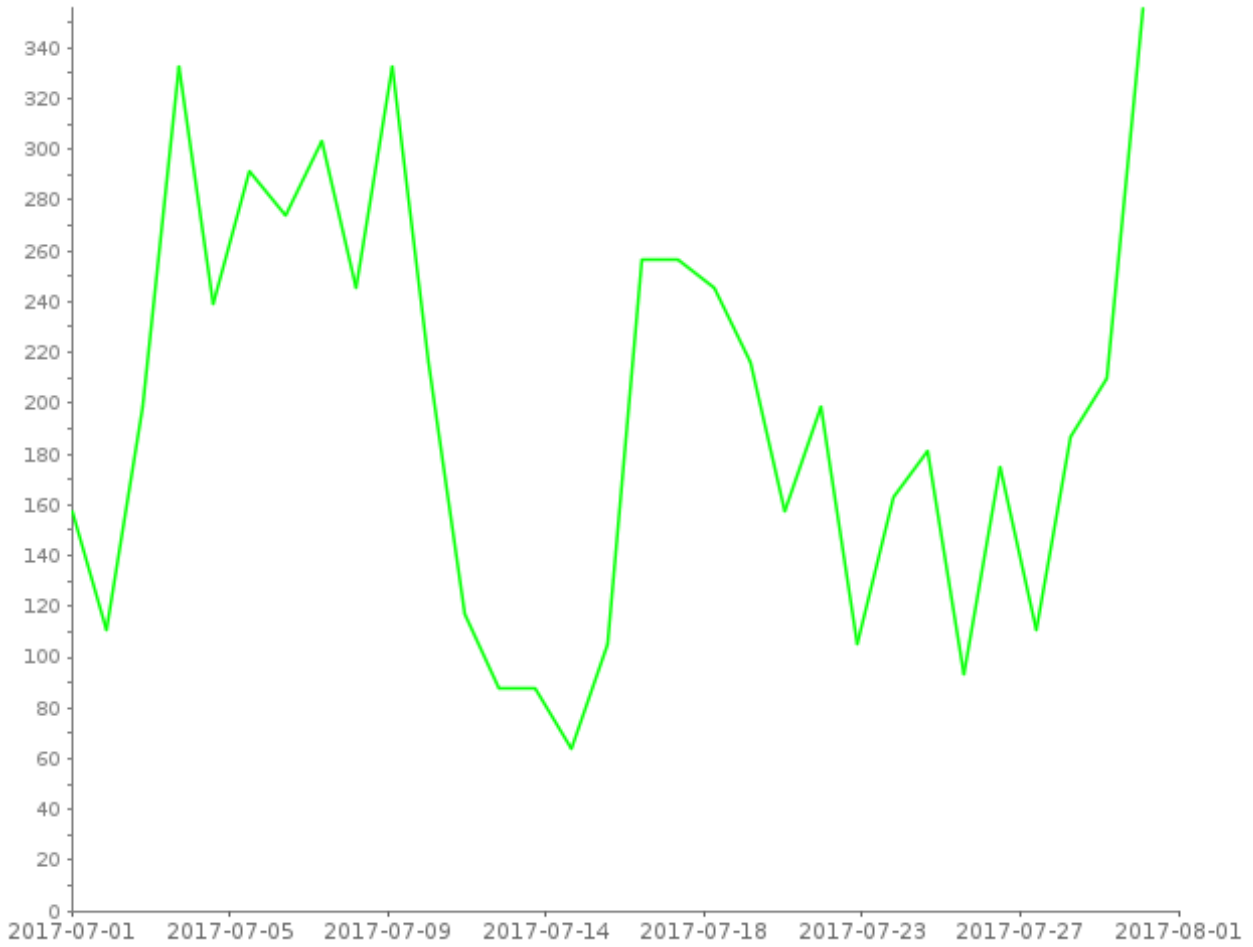

# Daily totals report

Covering 32 days from 2017-07-01 to 2017-08-01

Report generated on 2017-08-01 by nbarrett@active-living.org

[www.trafx.net](http://www.trafx.net)

Site Name	Average	Min	Max
MBF Rail Trail N	198.8	67.0	356.0