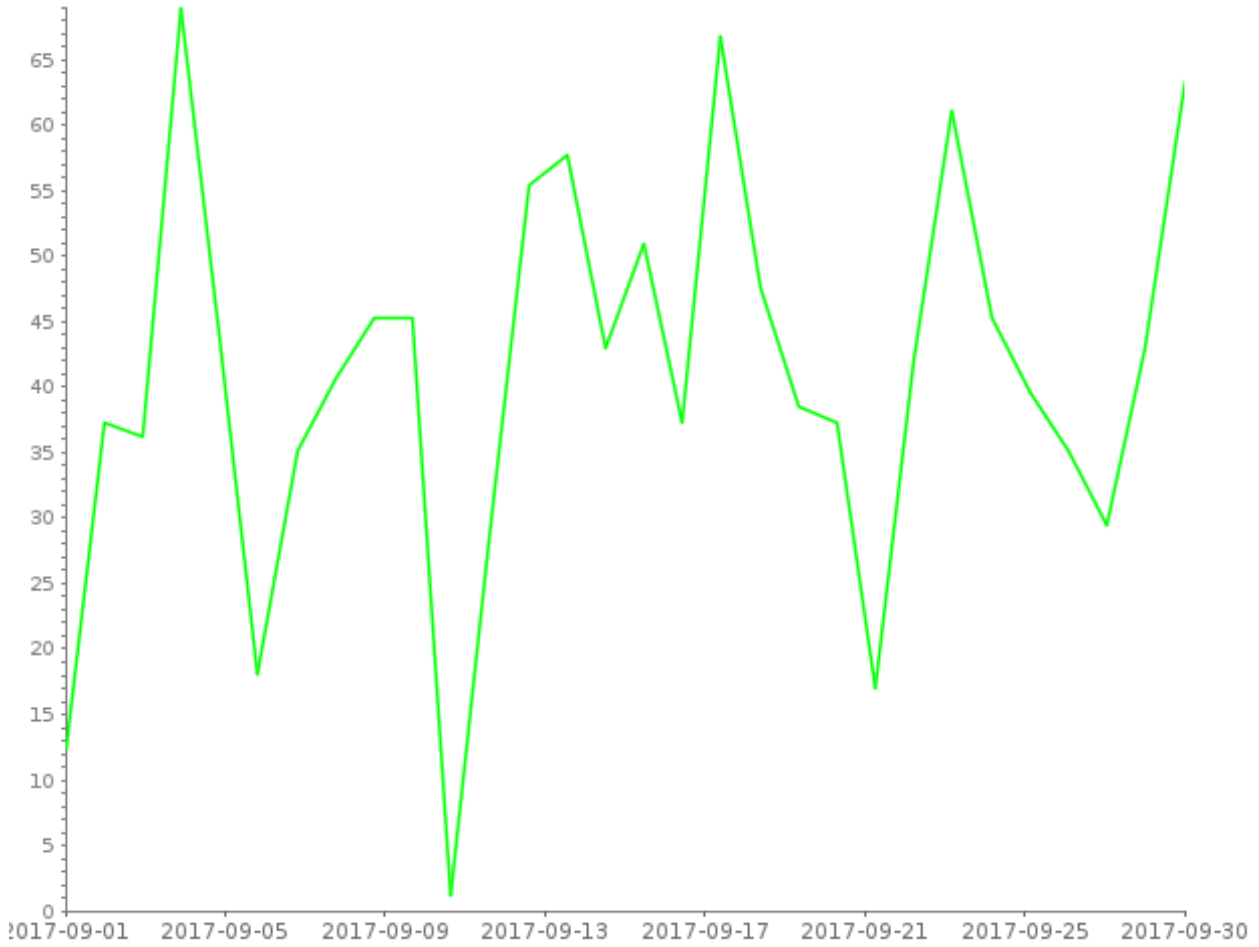

Daily totals report

Covering 30 days from 2017-09-01 to 2017-09-30

Report generated on 2017-10-02 by nbarrett@active-living.org

www.trafx.net

Site Name	Average	Min	Max
Drayton 1	41.4	2.0	69.0