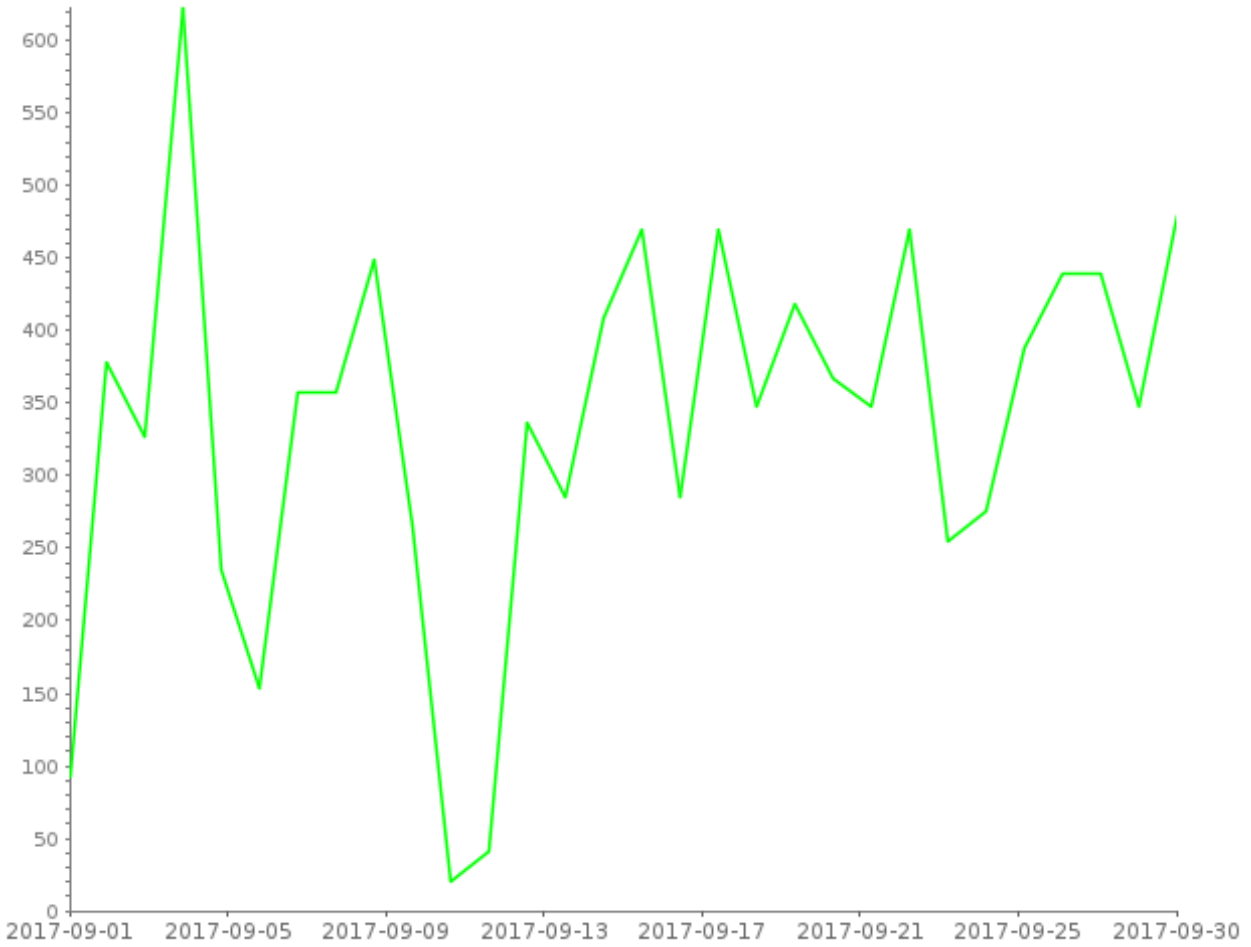

Daily totals report

Covering 30 days from 2017-09-01 to 2017-09-30

Report generated on 2017-10-02 by nbarrett@active-living.org

www.trafx.net

Site Name	Average	Min	Max
MBF Rail Trail N	342.4	30.0	623.0