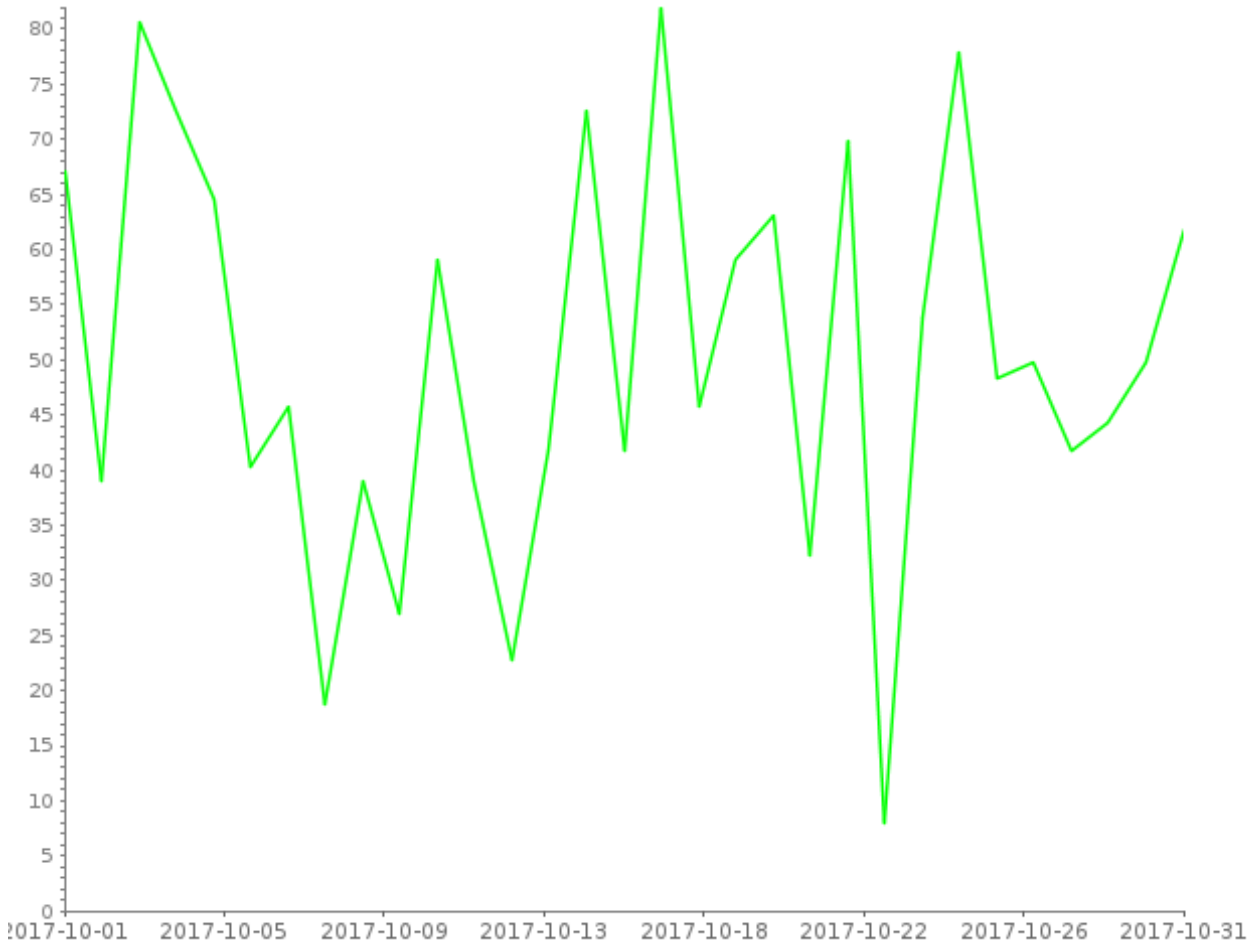

Daily totals report

Covering 31 days from 2017-10-01 to 2017-10-31

Report generated on 2017-11-01 by nbarrett@active-living.org

www.trafx.net

Site Name	Average	Min	Max
Drayton N	51.0	9.0	82.0