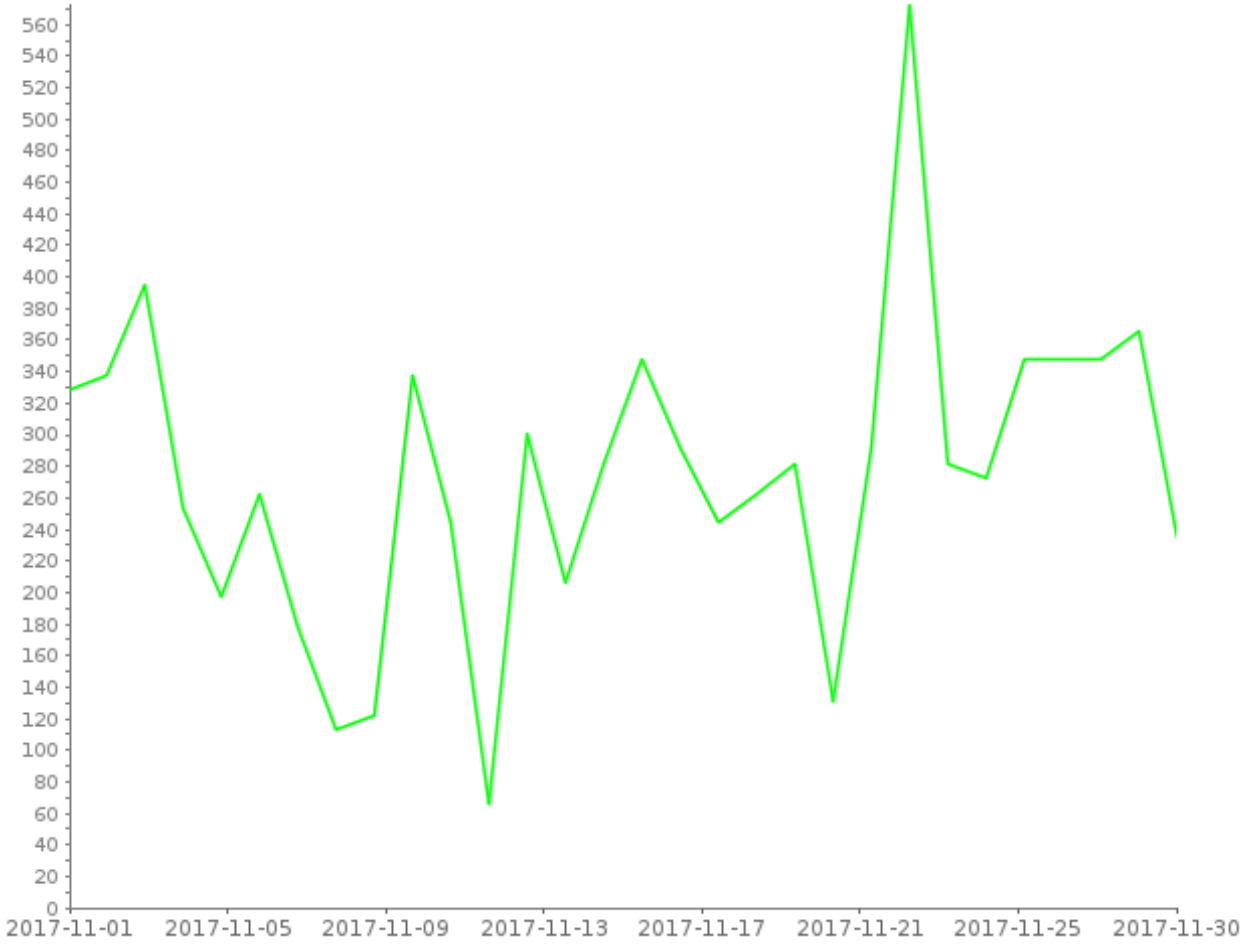

Daily totals report

Covering 30 days from 2017-11-01 to 2017-11-30

Report generated on 2017-12-07 by nbarrett@active-living.org

www.trafx.net

Site Name	Average	Min	Max
Trails MBF Rail Trail N	279.7	71.0	573.0