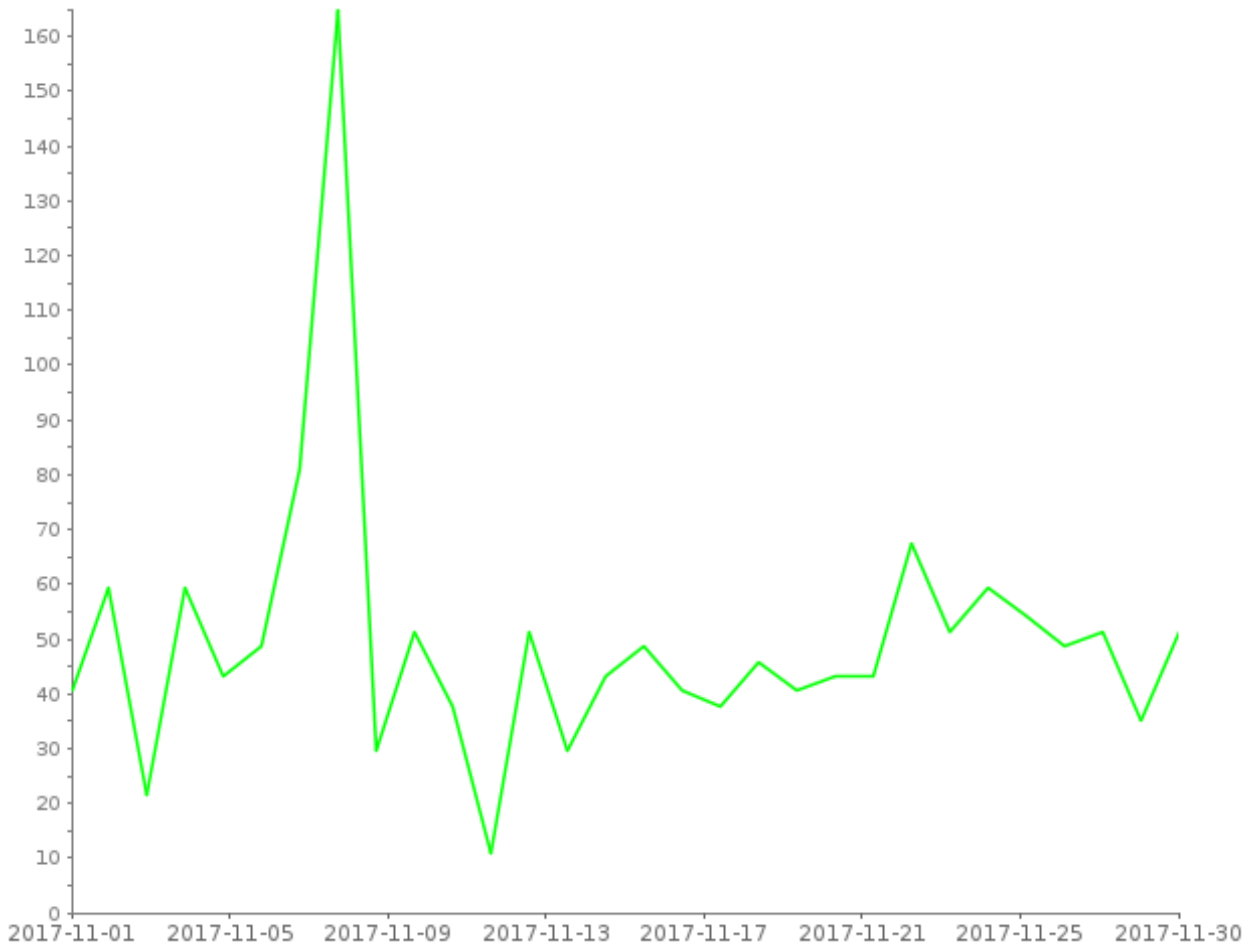

Daily totals report

Covering 30 days from 2017-11-01 to 2017-11-30

Report generated on 2017-12-07 by nbarrett@active-living.org

www.trafx.net

Site Name	Average	Min	Max
Trails Wadsworth Trail	50.9	12.0	165.0