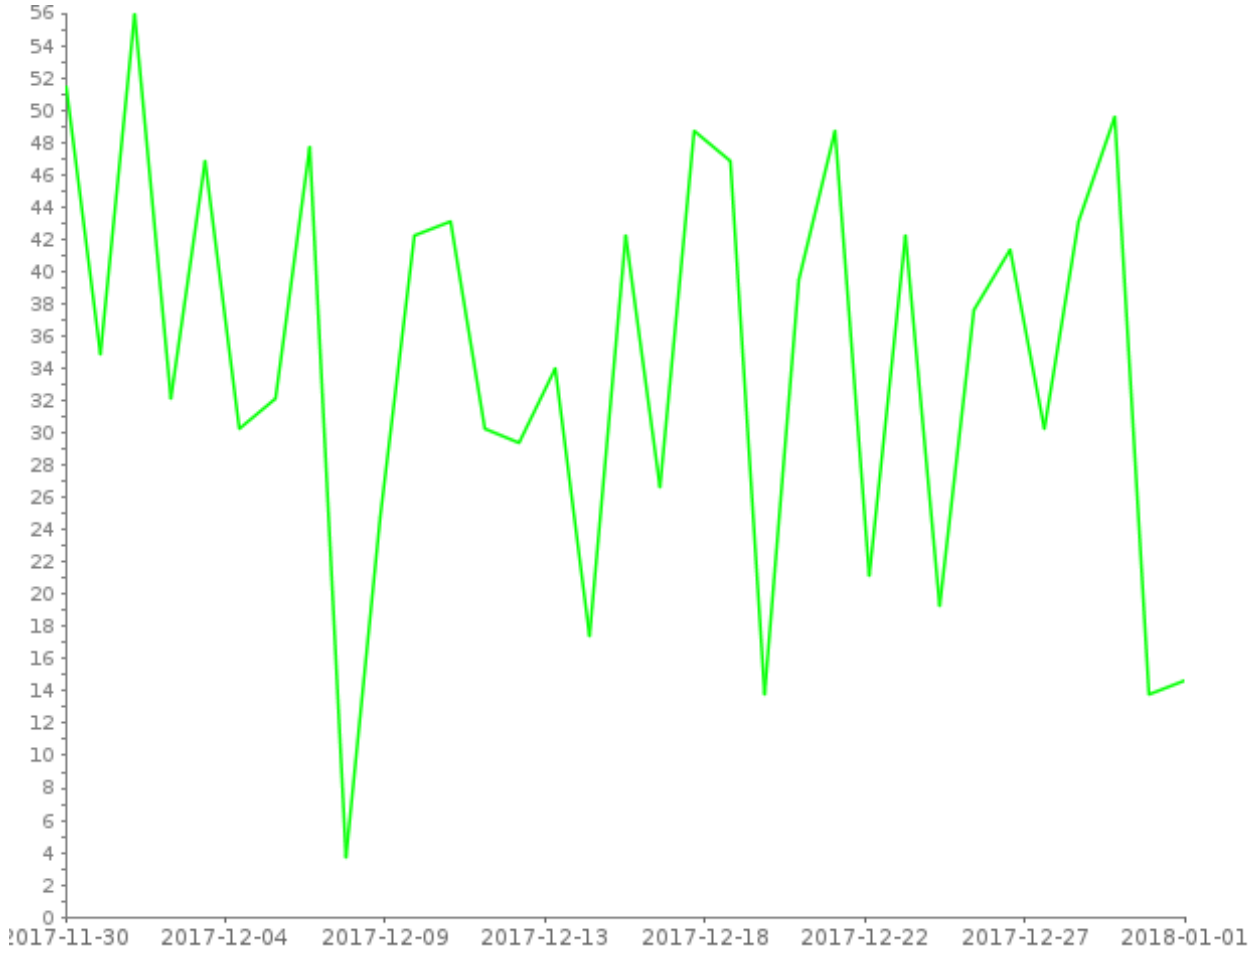

# Daily totals report

Covering 33 days from 2017-11-30 to 2018-01-01

Report generated on 2018-01-22 by nbarrett@active-living.org

[www.trafx.net](http://www.trafx.net)

Site Name	Average	Min	Max
Trails Wadsworth Trail	34.9	4.0	56.0