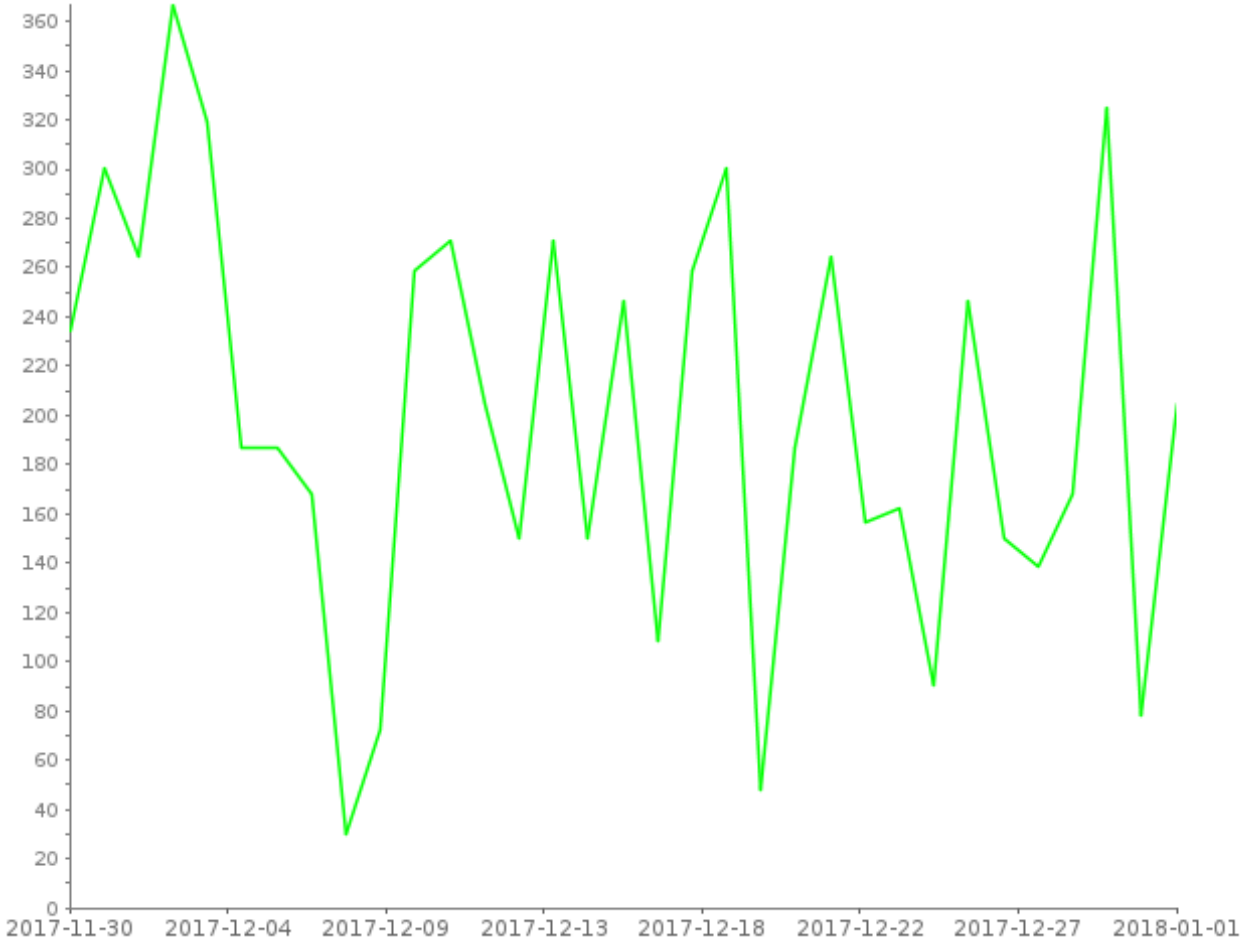

Daily totals report

Covering 33 days from 2017-11-30 to 2018-01-01

Report generated on 2018-01-22 by nbarrett@active-living.org

www.trafx.net

Site Name	Average	Min	Max
Trails MBF Rail Trail N	202.0	31.0	367.0