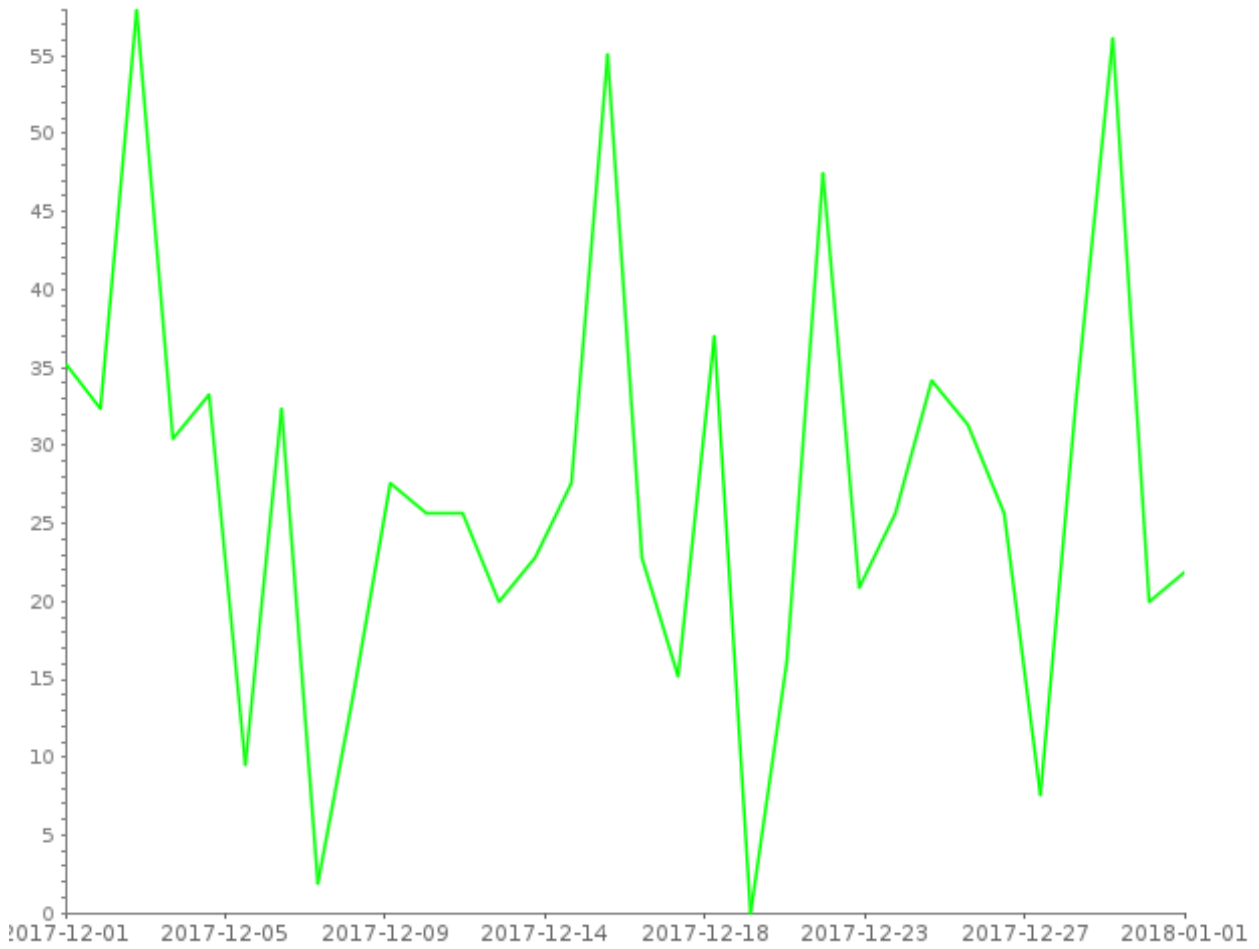

Daily totals report

Covering 32 days from 2017-12-01 to 2018-01-01

Report generated on 2018-01-22 by nbarrett@active-living.org

www.trafx.net

Site Name	Average	Min	Max
Trails Drayton N	27.6	0.0	58.0