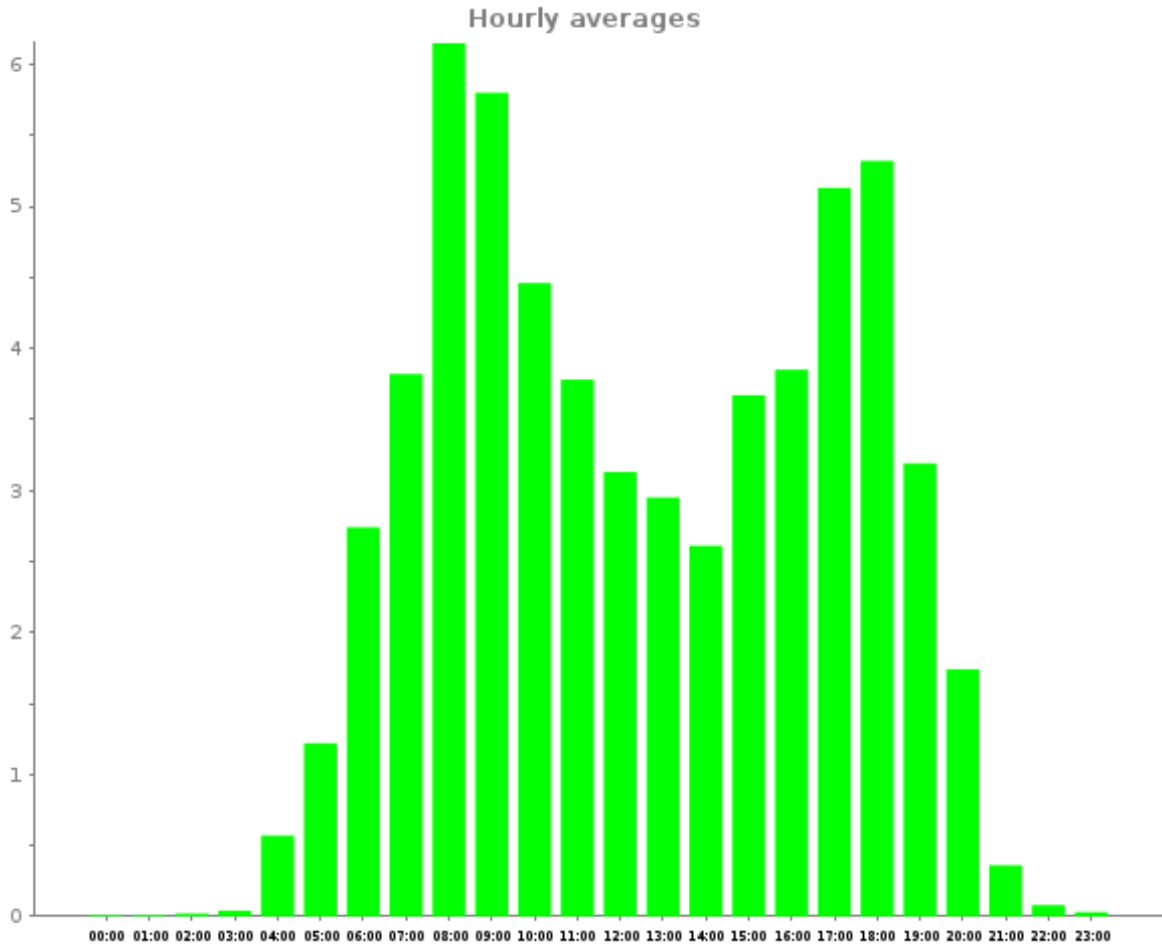

Hours of the day

From 2017-02-03 to 2017-07-01

Report generated on 2017-07-03 by nbarrett@active-living.org

www.trafx.net

Site Name	Average	Median	STDV	Min	Max
Wadsworth Trail	2.5	2.8	2.0	0.0	6.1

A = adjustment applied, D = divide by 2 applied, F = filtering applied