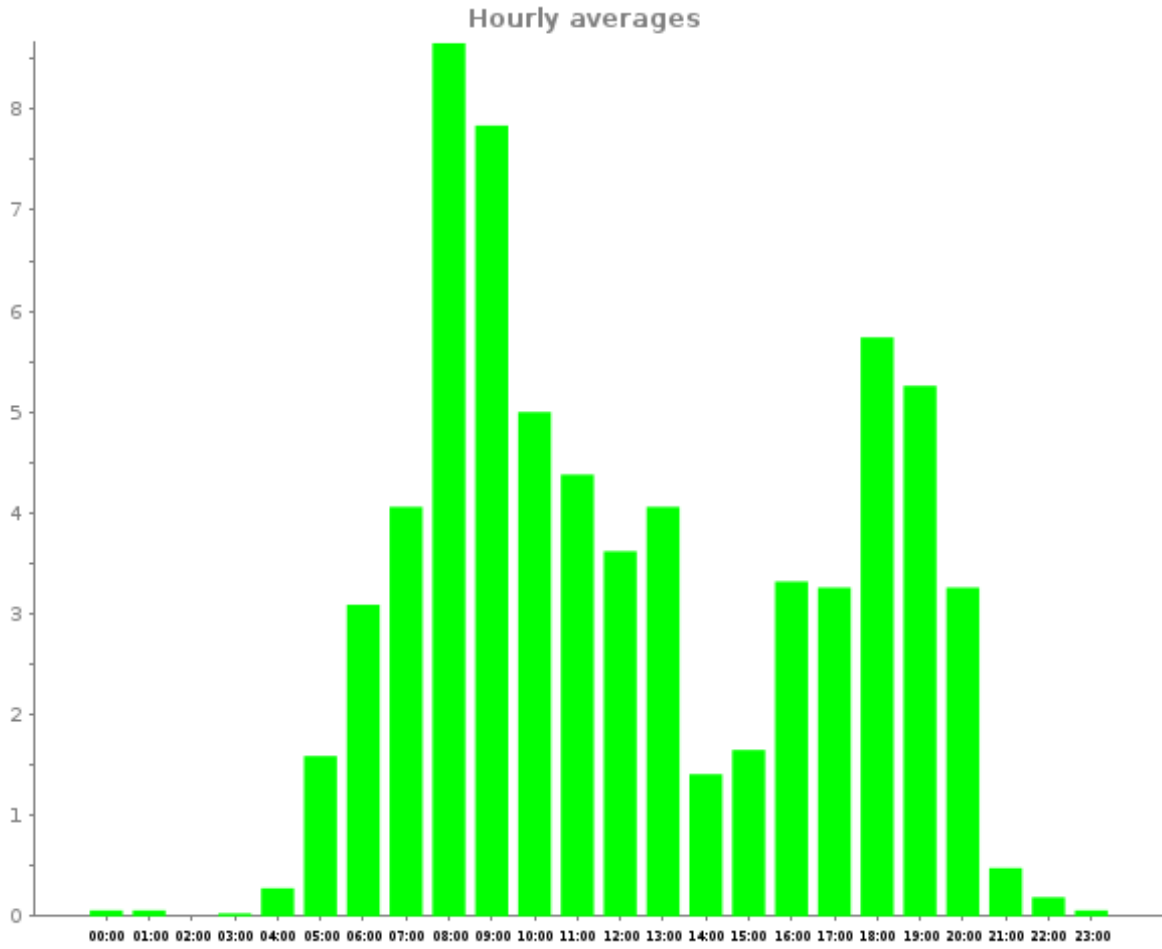

Hours of the day

From 2017-05-01 to 2017-06-01

Report generated on 2017-06-06 by nbarrett@active-living.org

www.trafx.net

Site Name	Average	Median	STDV	Min	Max
Wadsworth Trail	2.8	3.2	2.5	0.0	8.7

A = adjustment applied, D = divide by 2 applied, F = filtering applied