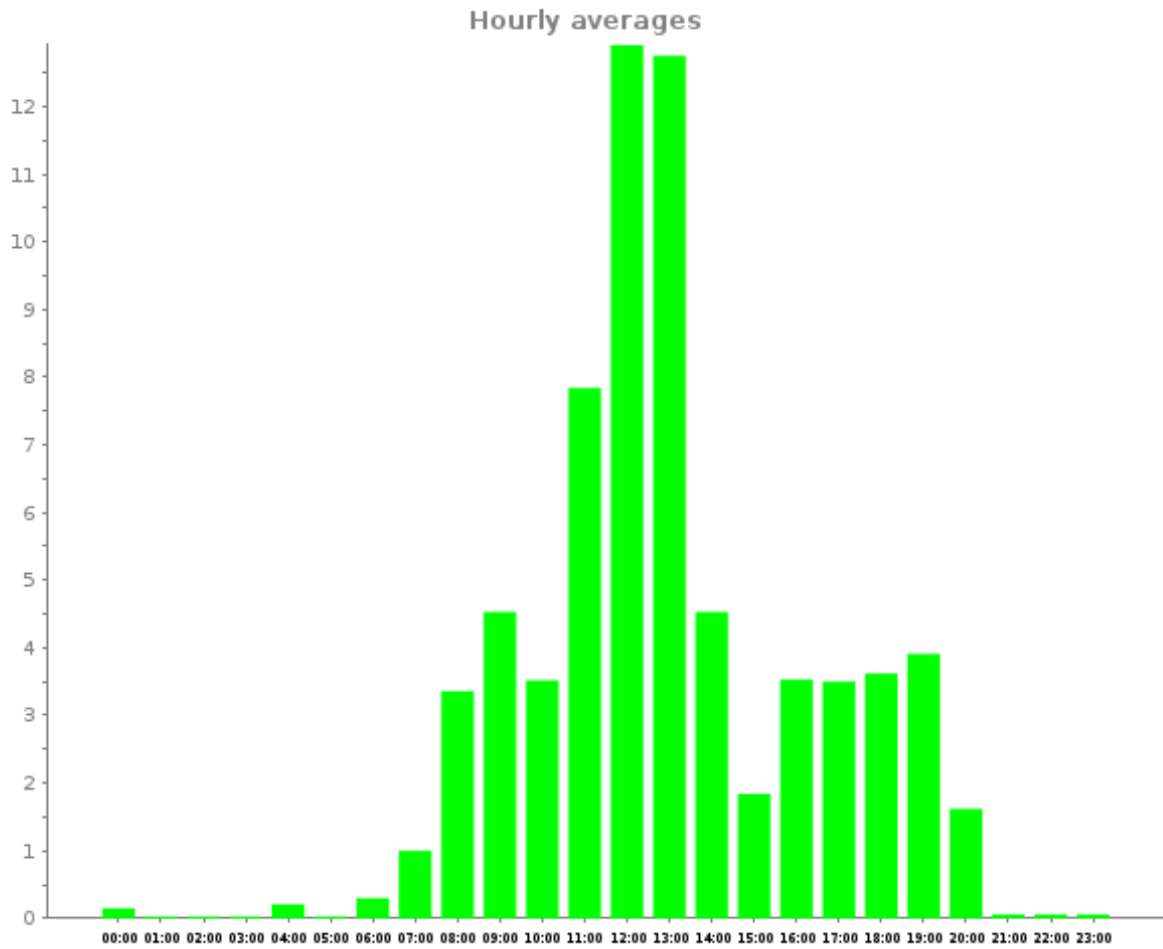

# Hours of the day

From 2017-05-01 to 2017-06-03

Report generated on 2017-06-06 by nbarrett@active-living.org

[www.trafx.net](http://www.trafx.net)

Site Name	Average	Median	STDV	Min	Max
Drayton 1	2.9	1.7	3.6	0.0	12.9

A = adjustment applied, D = divide by 2 applied, F = filtering applied