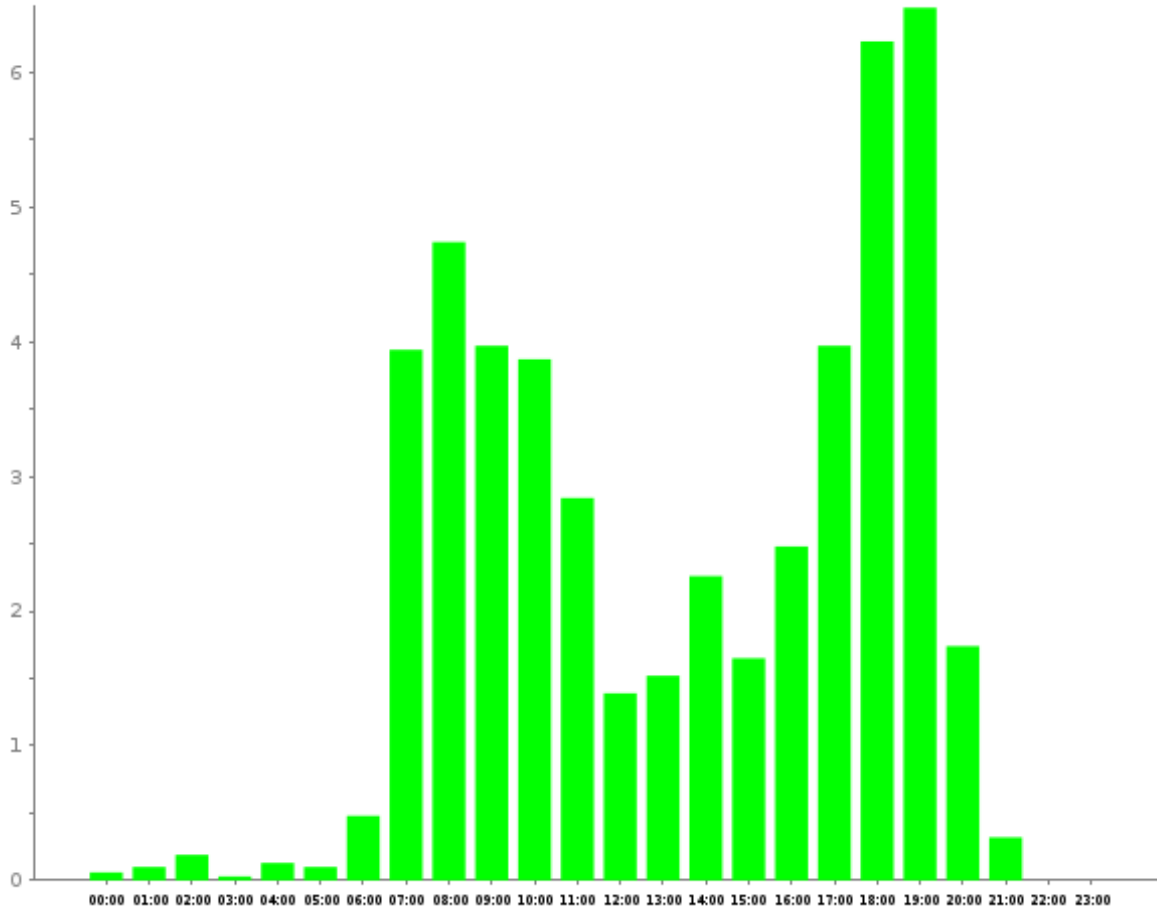

Hours of the day

From 2017-06-01 to 2017-07-01

Report generated on 2017-07-03 by nbarrett@active-living.org

www.trafx.net

Hourly averages

Site Name	Average	Median	STDV	Min	Max
Drayton 1	2.0	1.6	2.0	0.0	6.5

A = adjustment applied, D = divide by 2 applied, F = filtering applied