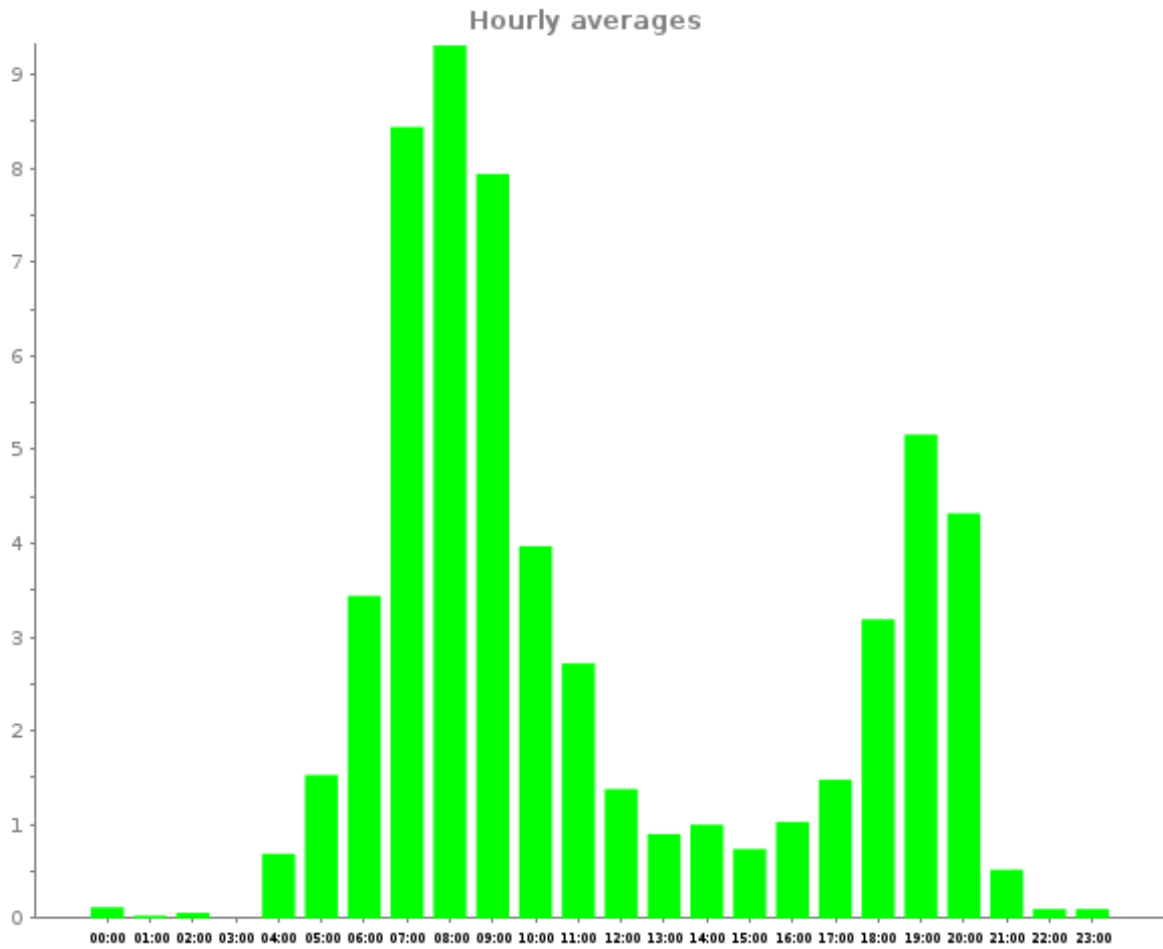

# Hours of the day

From 2017-07-01 to 2017-08-01

Report generated on 2017-08-01 by nbarrett@active-living.org

[www.trafx.net](http://www.trafx.net)

Site Name	Average	Median	STDV	Min	Max
Wadsworth Trail	2.4	1.2	2.7	0.0	9.3