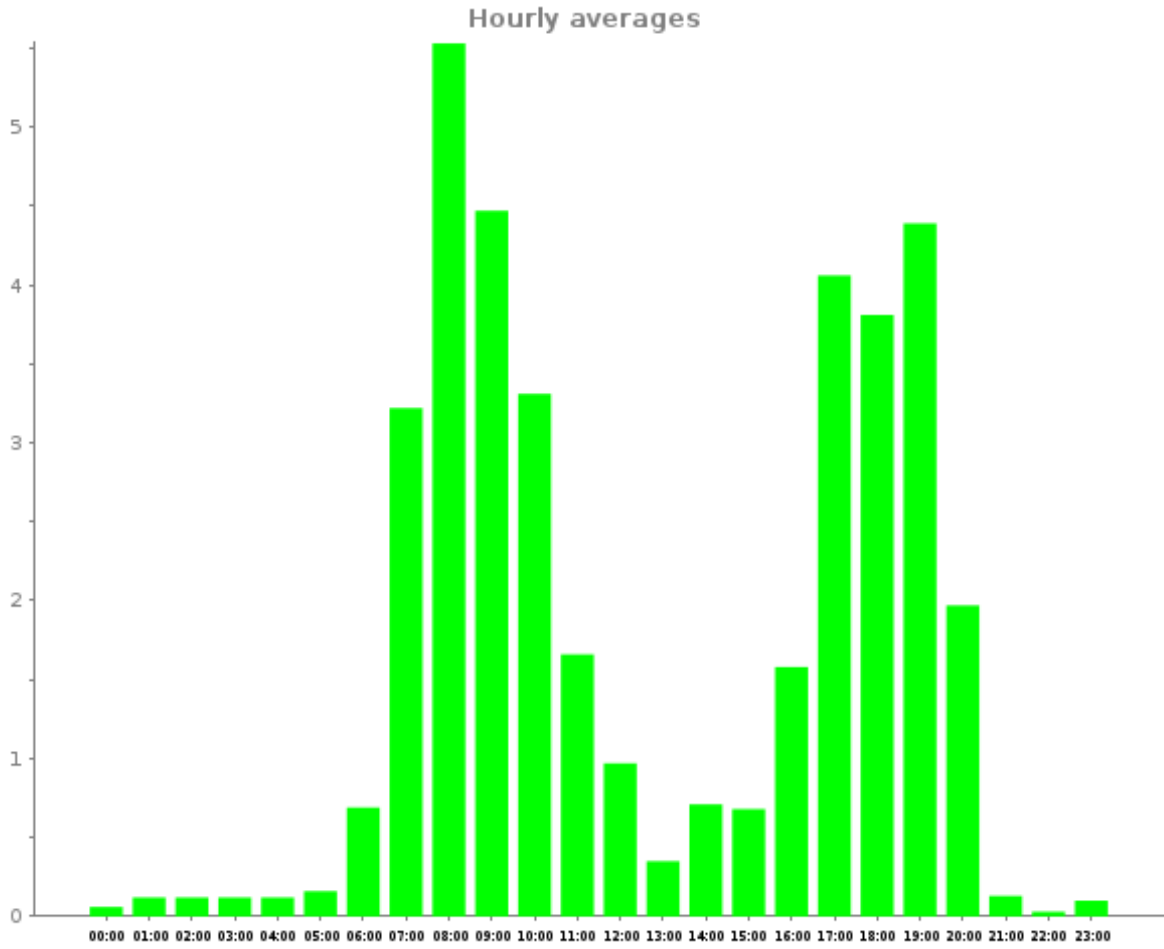

Hours of the day

From 2017-07-01 to 2017-08-01

Report generated on 2017-08-01 by nbarrett@active-living.org

www.trafx.net

Site Name	Average	Median	STDV	Min	Max
Drayton 1	1.6	0.7	1.7	0.0	5.5