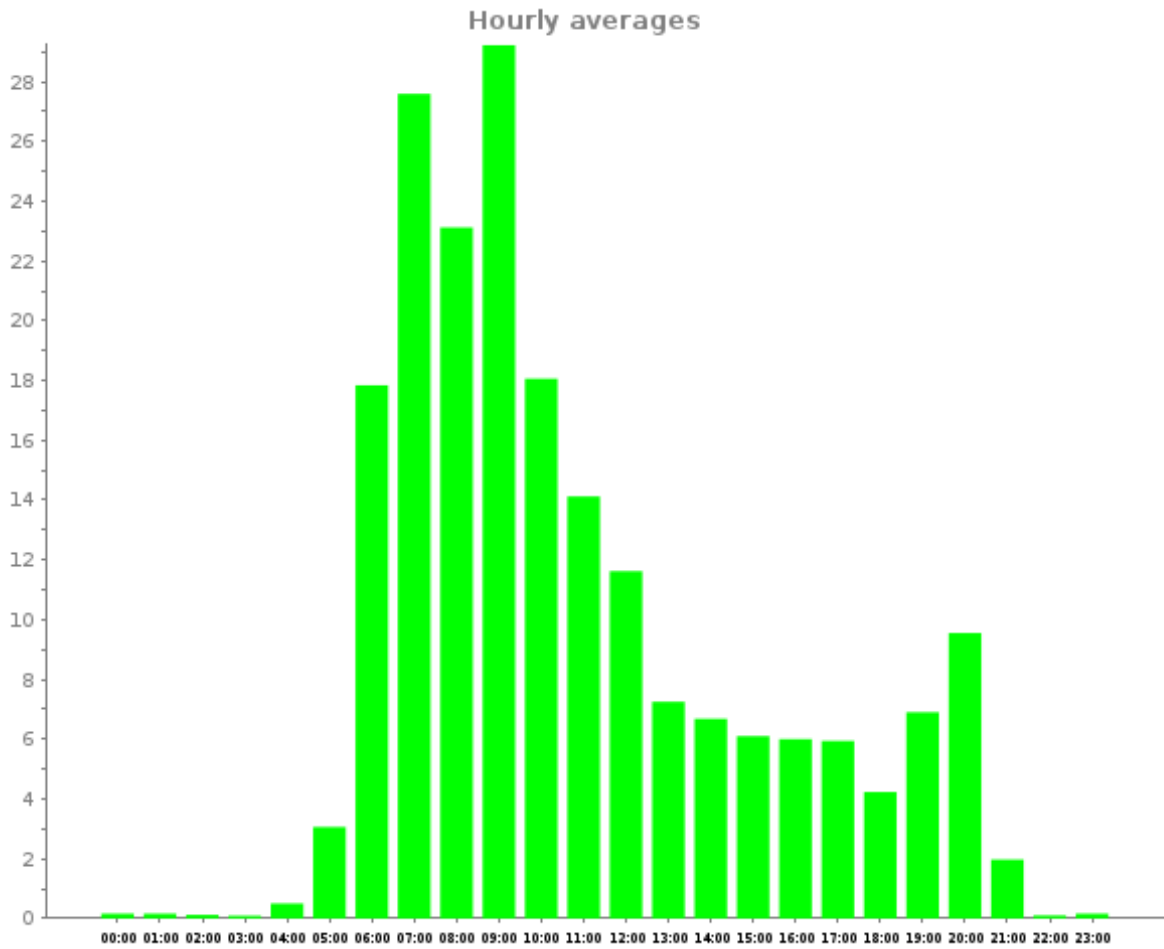

Hours of the day

From 2017-07-01 to 2017-08-01

Report generated on 2017-08-01 by nbarrett@active-living.org

www.trafx.net

Site Name	Average	Median	STDV	Min	Max
MBF Rail Trail N	8.4	6.0	8.7	0.1	29.2