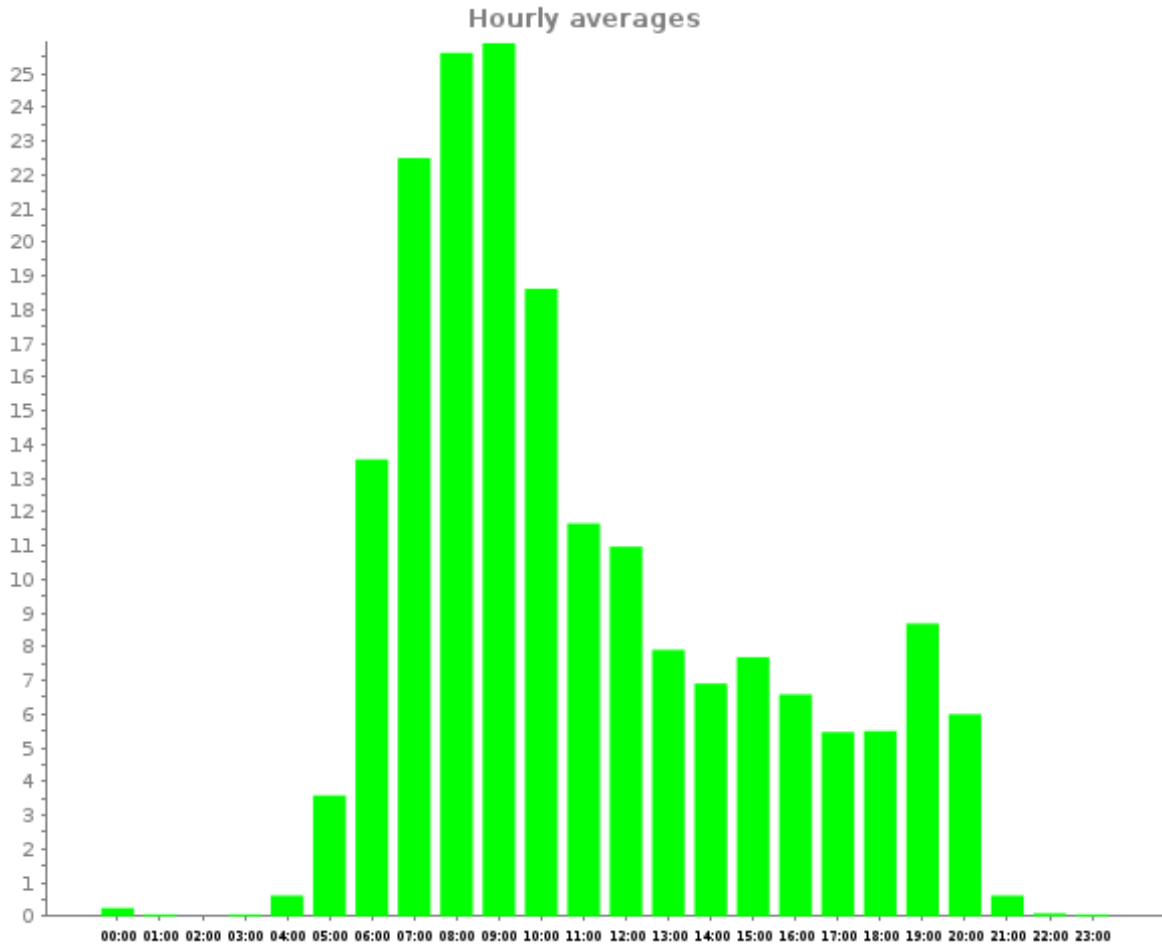

# Hours of the day

From 2017-08-01 to 2017-09-01

Report generated on 2017-09-05 by nbarrett@active-living.org

[www.trafx.net](http://www.trafx.net)

Site Name	Average	Median	STDV	Min	Max
MBF Rail Trail N	7.9	6.3	8.0	0.1	25.9