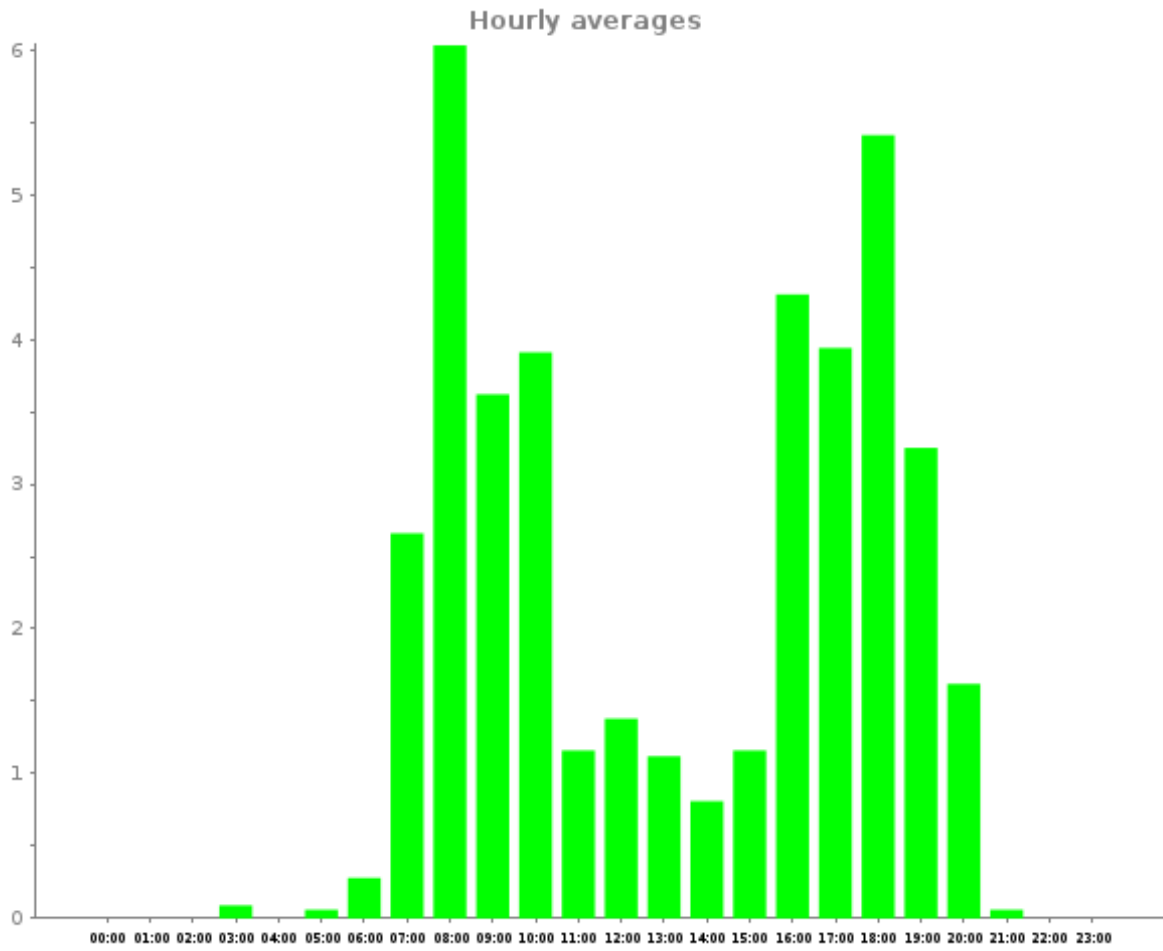

Hours of the day

From 2017-08-01 to 2017-09-01

Report generated on 2017-09-05 by nbarrett@active-living.org

www.trafx.net

| Site Name | Average | Median | STDV | Min | Max |
|-----------|---------|--------|------|-----|-----|
| Drayton 1 | 1.7 | 1.1 | 1.9 | 0.1 | 6.0 |