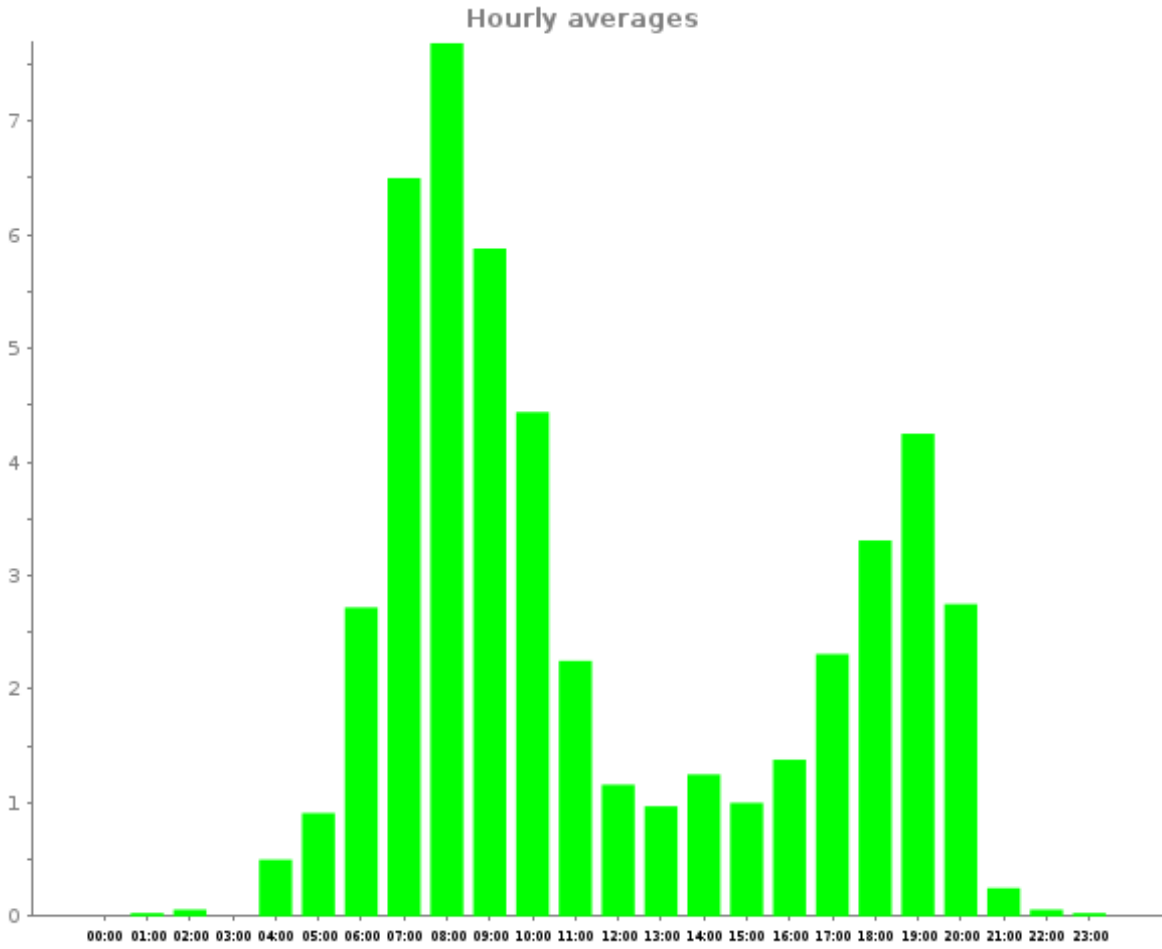

Hours of the day

From 2017-08-01 to 2017-09-01

Report generated on 2017-09-05 by nbarrett@active-living.org

www.trafx.net

Site Name	Average	Median	STDV	Min	Max
Wadsworth Trail	2.1	1.2	2.2	0.0	7.7