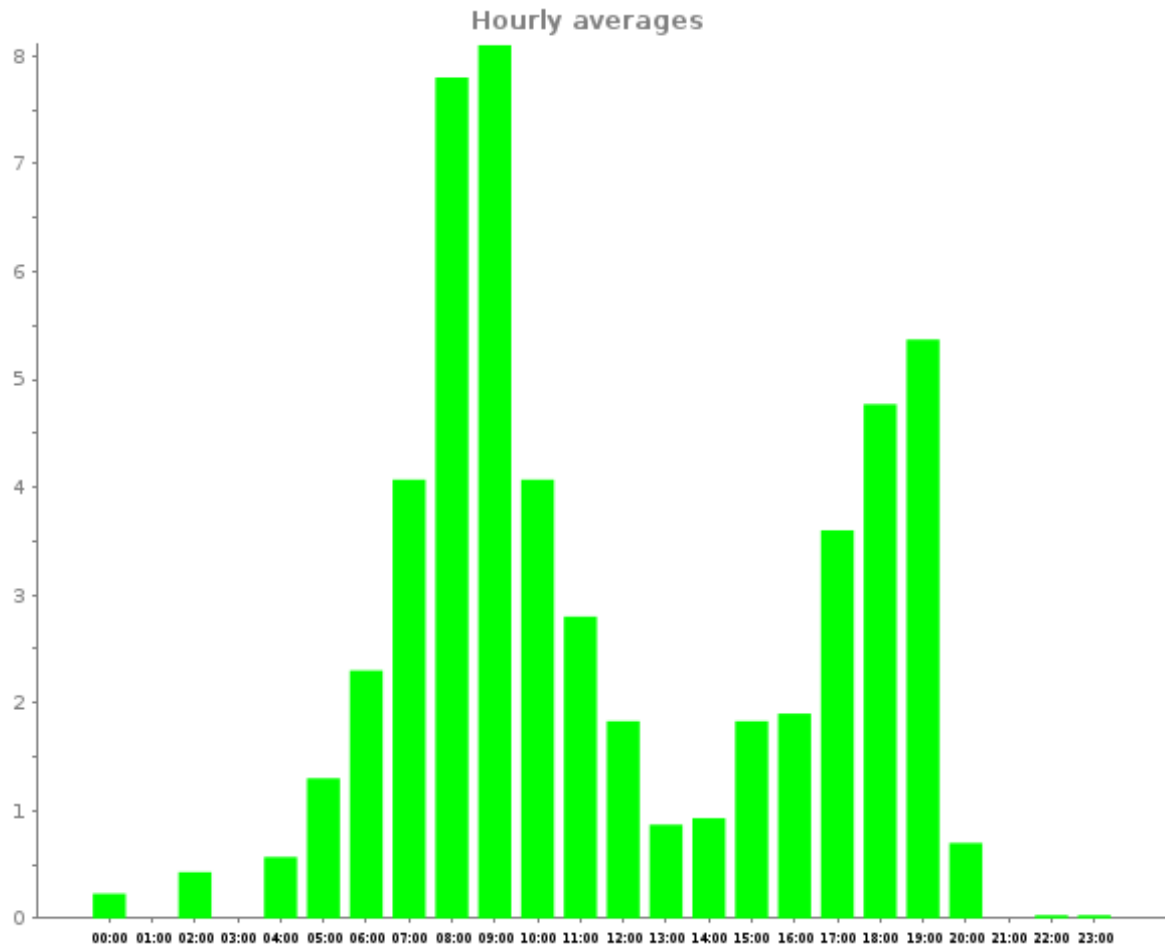

# Hours of the day

From 2017-09-01 to 2017-09-30

Report generated on 2017-10-02 by nbarrett@active-living.org

[www.trafx.net](http://www.trafx.net)

| Site Name       | Average | Median | STDV | Min | Max |
|-----------------|---------|--------|------|-----|-----|
| Wadsworth Trail | 2.2     | 1.6    | 2.3  | 0.0 | 8.1 |