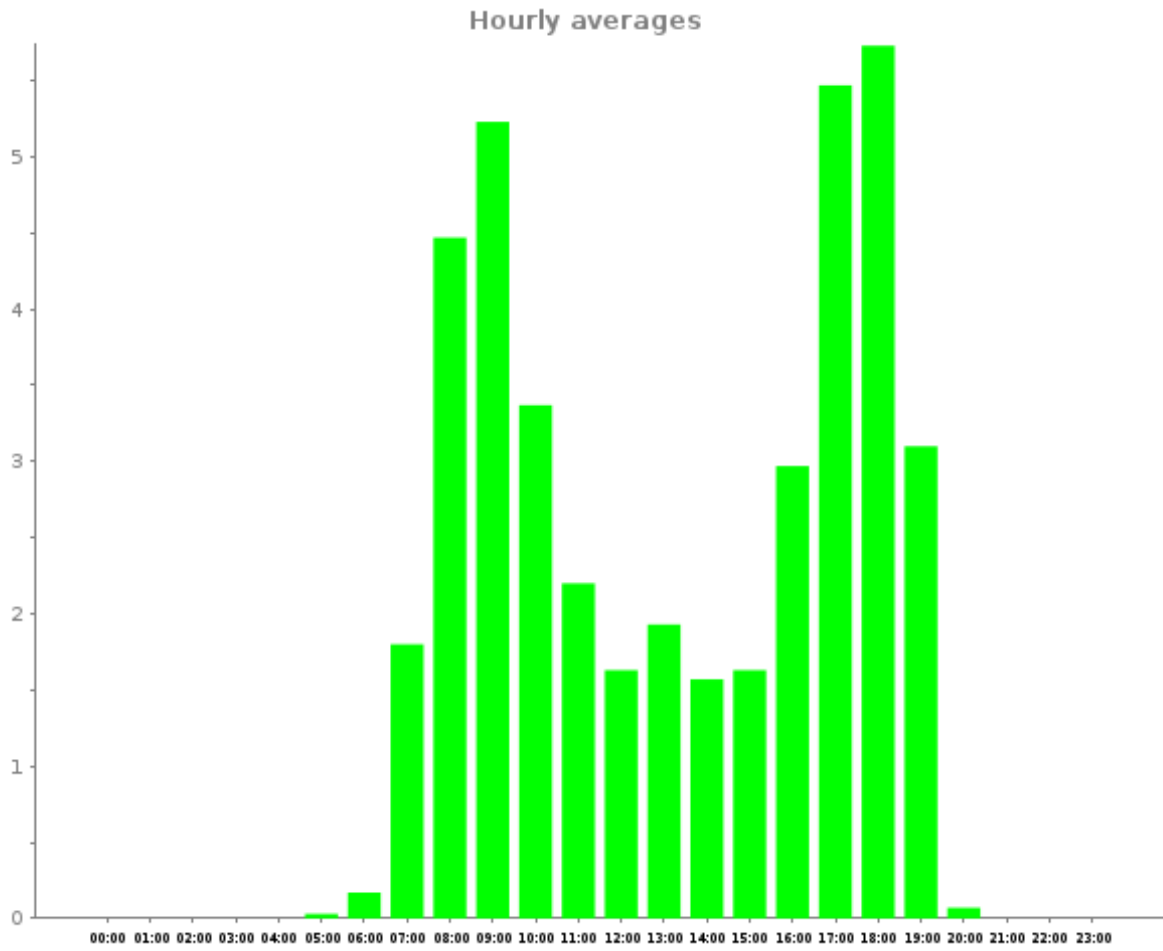

# Hours of the day

From 2017-09-01 to 2017-09-30

Report generated on 2017-10-02 by nbarrett@active-living.org

[www.trafx.net](http://www.trafx.net)

Site Name	Average	Median	STDV	Min	Max
Drayton 1	1.7	1.6	1.9	0.0	5.7