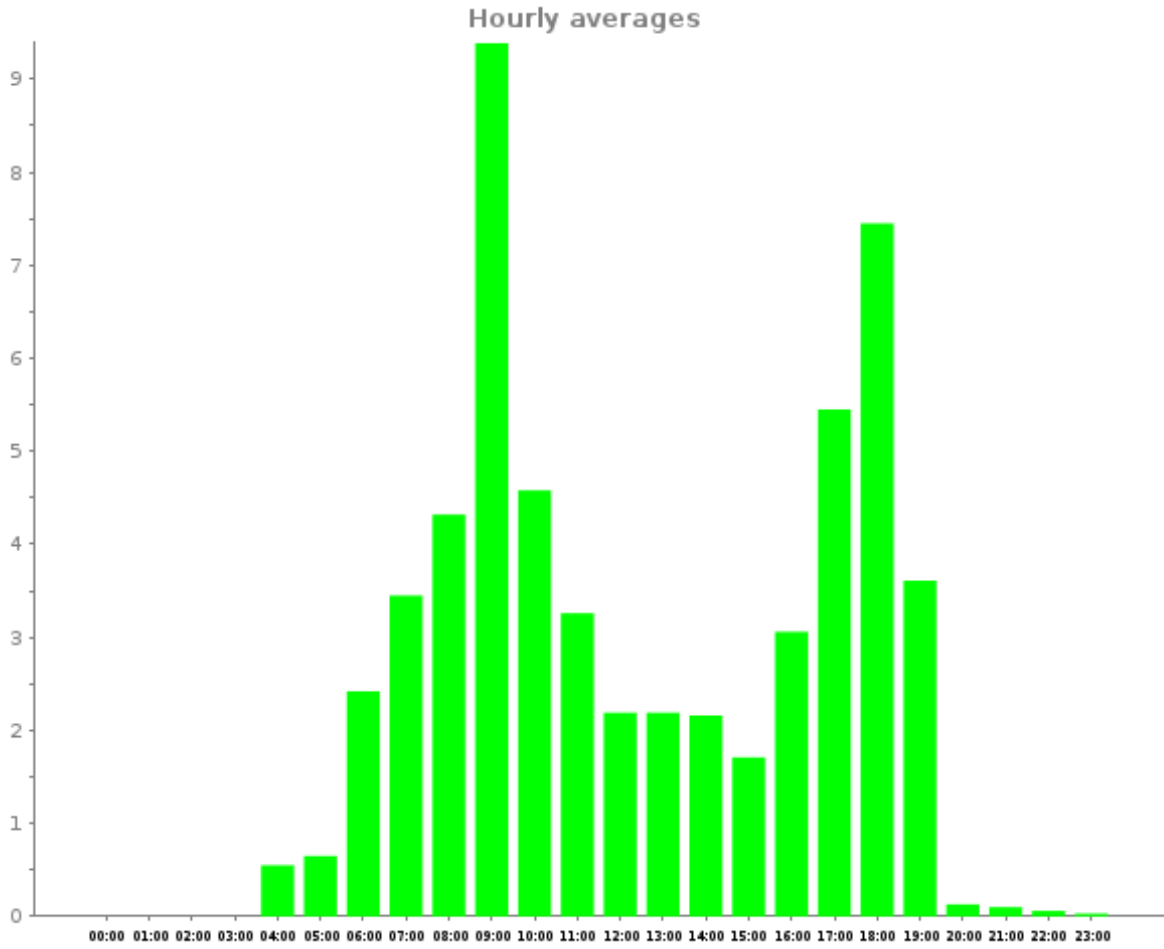

# Hours of the day

From 2017-10-01 to 2017-10-31

Report generated on 2017-11-01 by nbarrett@active-living.org

[www.trafx.net](http://www.trafx.net)

Site Name	Average	Median	STDV	Min	Max
Wadsworth Trail	2.4	2.2	2.5	0.0	9.4