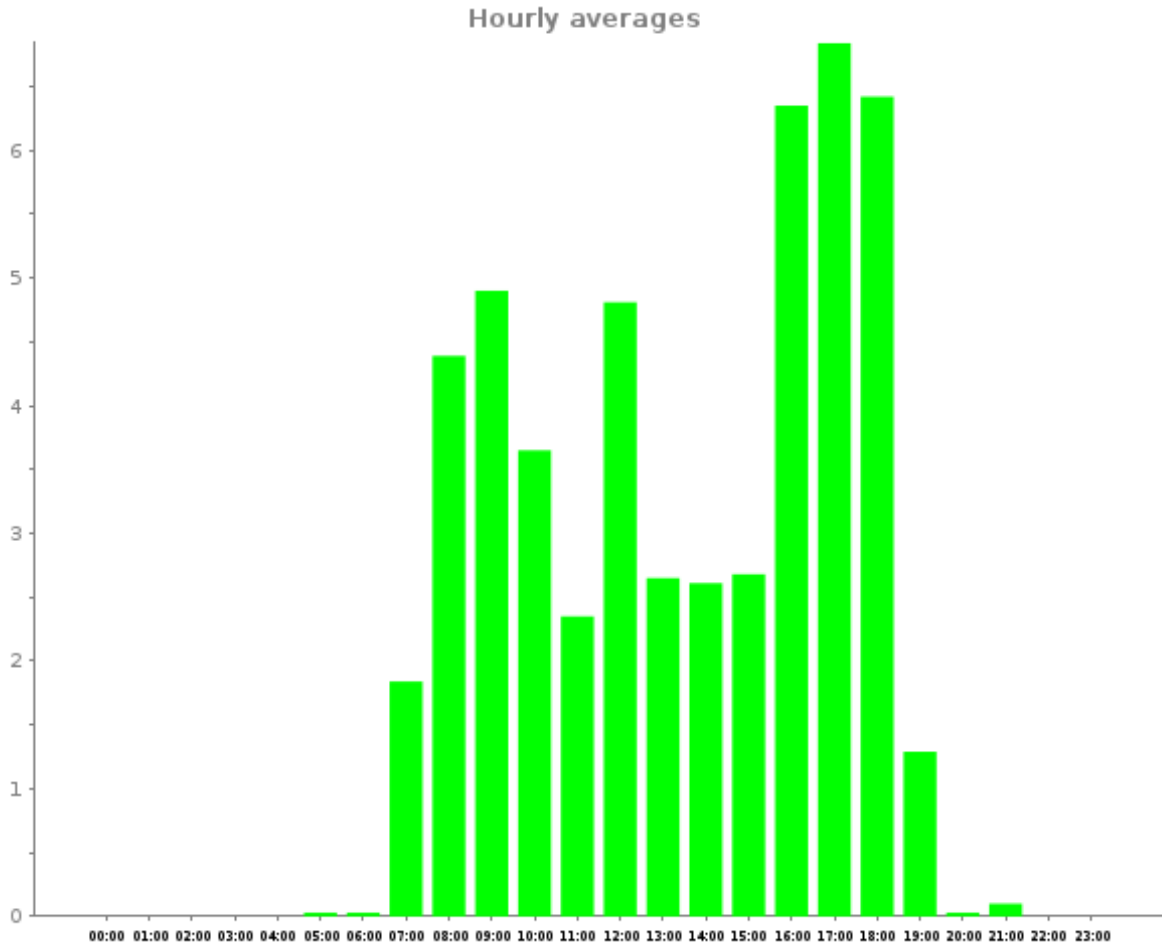

Hours of the day

From 2017-10-01 to 2017-10-31

Report generated on 2017-11-01 by nbarrett@active-living.org

www.trafx.net

Site Name	Average	Median	STDV	Min	Max
Drayton N	2.1	1.6	2.3	0.0	6.8