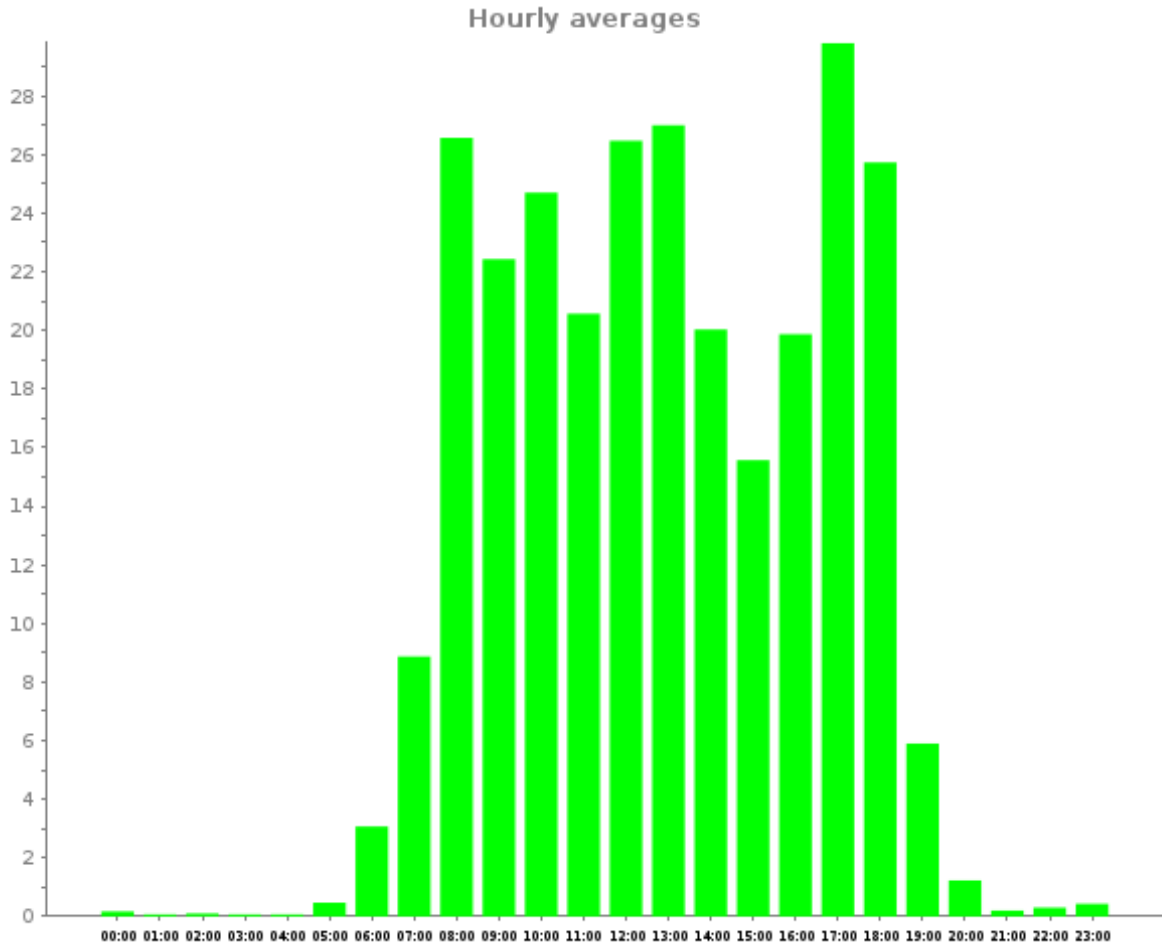

Hours of the day

From 2017-11-01 to 2017-11-30

Report generated on 2017-12-07 by nbarrett@active-living.org

www.trafx.net

Site Name	Average	Median	STDV	Min	Max
Trails MBF Rail Trail N	11.7	7.4	11.4	0.1	29.8