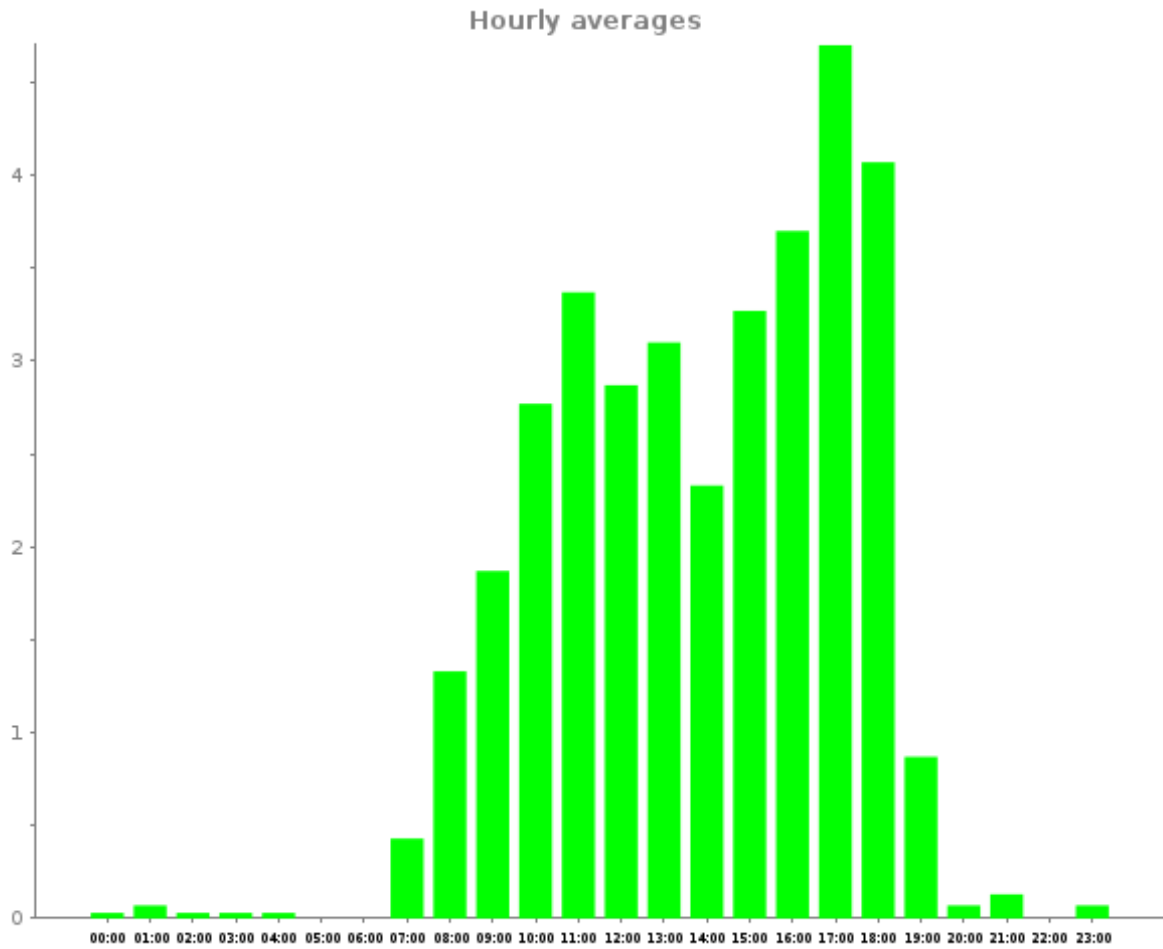

Hours of the day

From 2017-11-01 to 2017-11-30

Report generated on 2017-12-07 by nbarrett@active-living.org

www.trafx.net

Site Name	Average	Median	STDV	Min	Max
Trails Drayton N	1.5	0.7	1.6	0.0	4.7