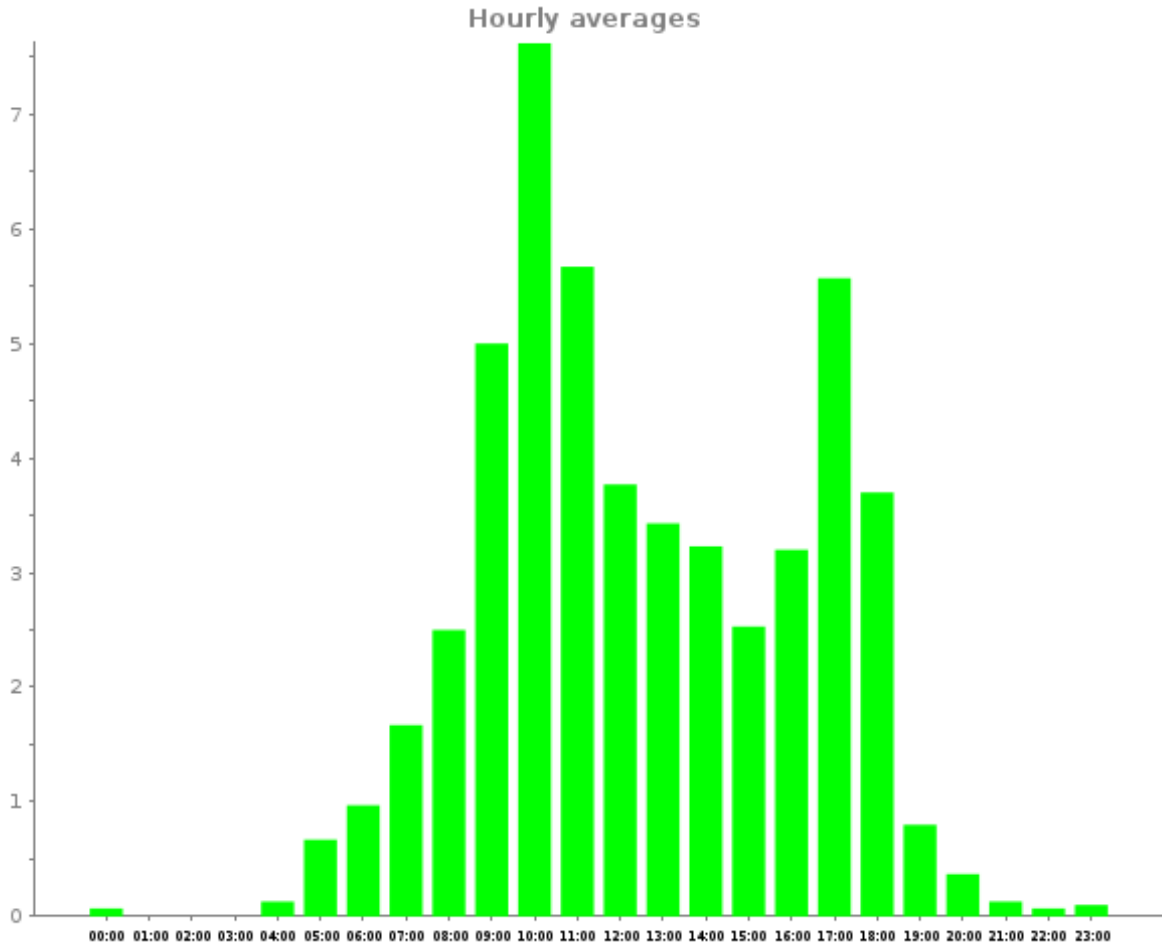

# Hours of the day

From 2017-11-01 to 2017-11-30

Report generated on 2017-12-07 by nbarrett@active-living.org

[www.trafx.net](http://www.trafx.net)

Site Name	Average	Median	STDV	Min	Max
Trails Wadsworth Trail	2.1	1.3	2.2	0.1	7.6