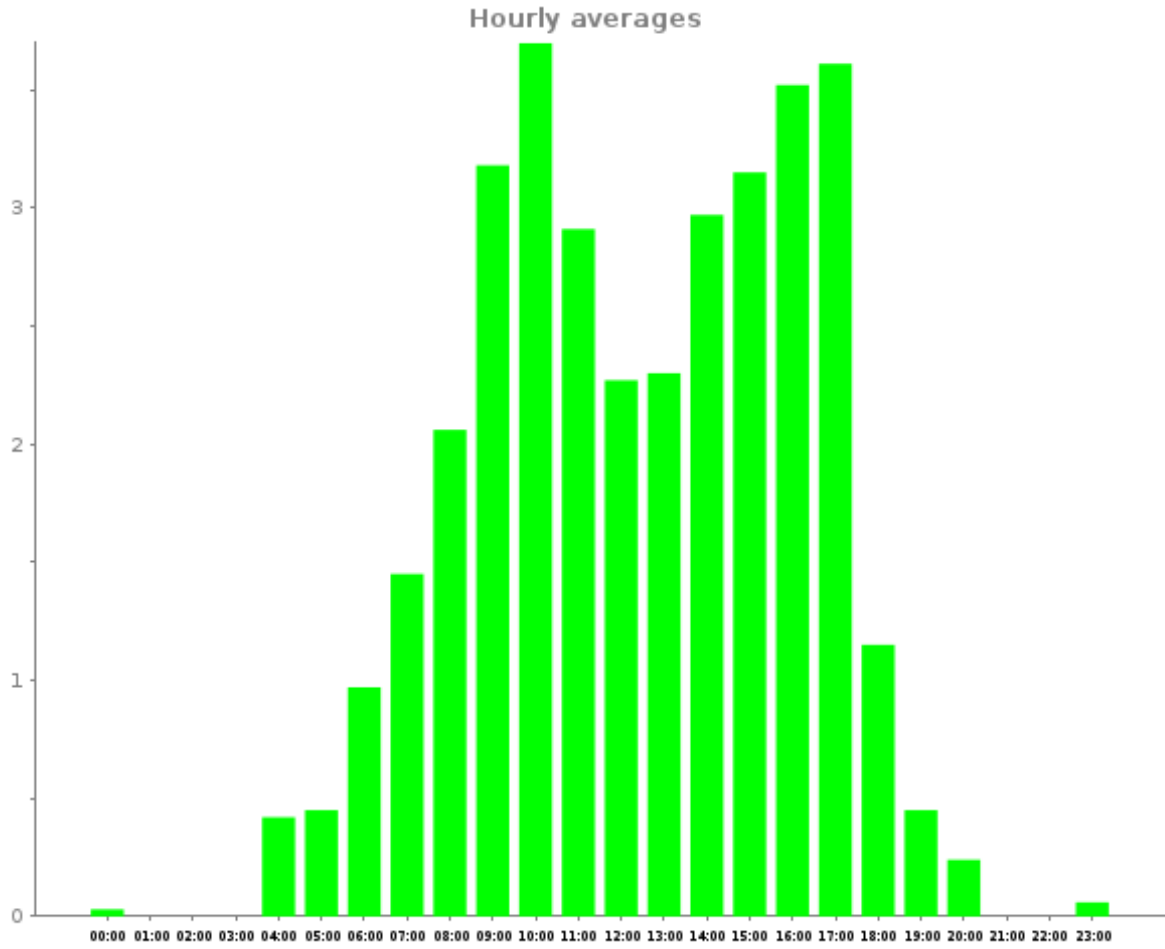

Hours of the day

From 2017-11-30 to 2018-01-01

Report generated on 2018-01-22 by nbarrett@active-living.org

www.trafx.net

Site Name	Average	Median	STDV	Min	Max
Trails Wadsworth Trail	1.5	1.1	1.4	0.0	3.7