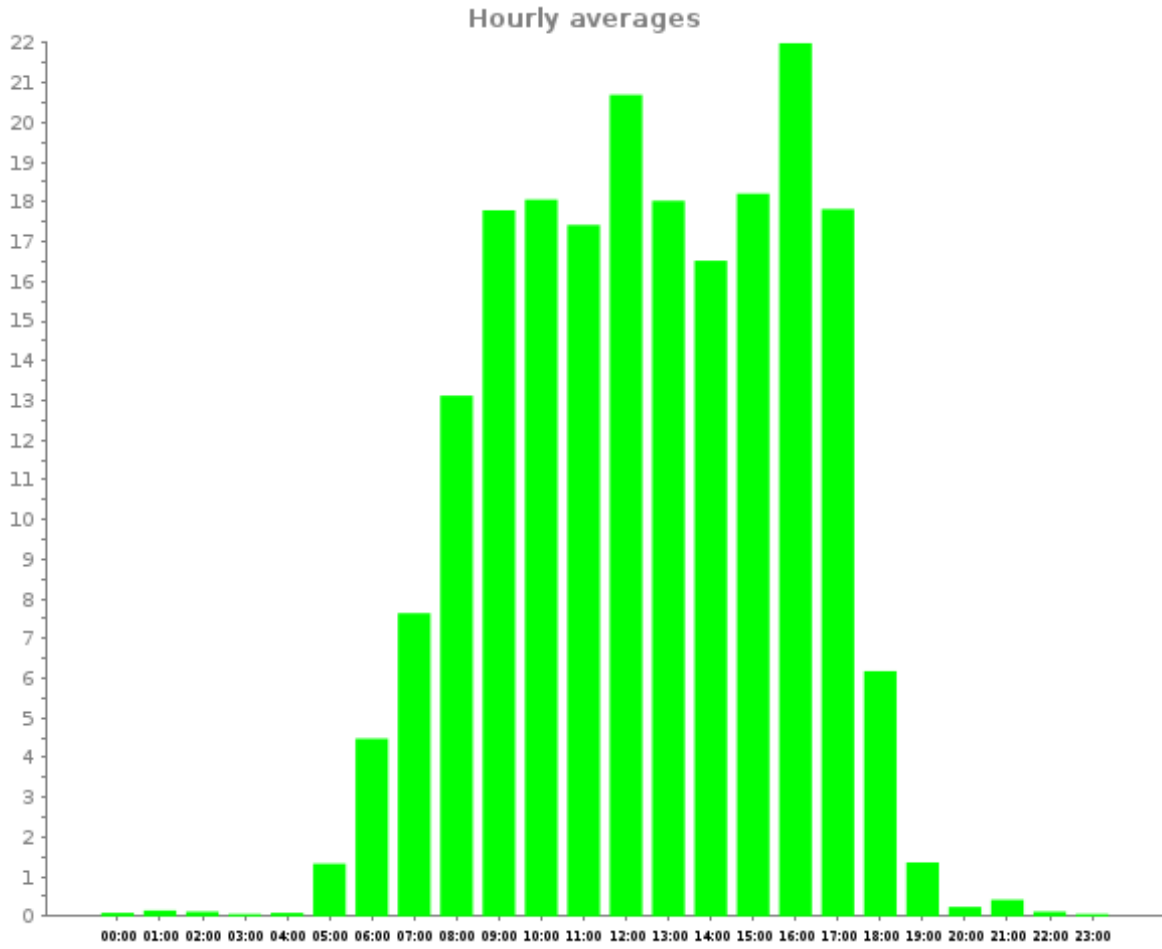

Hours of the day

From 2017-11-30 to 2018-01-01

Report generated on 2018-01-22 by nbarrett@active-living.org

www.trafx.net

Site Name	Average	Median	STDV	Min	Max
Trails MBF Rail Trail N	8.4	5.3	8.4	0.1	22.0