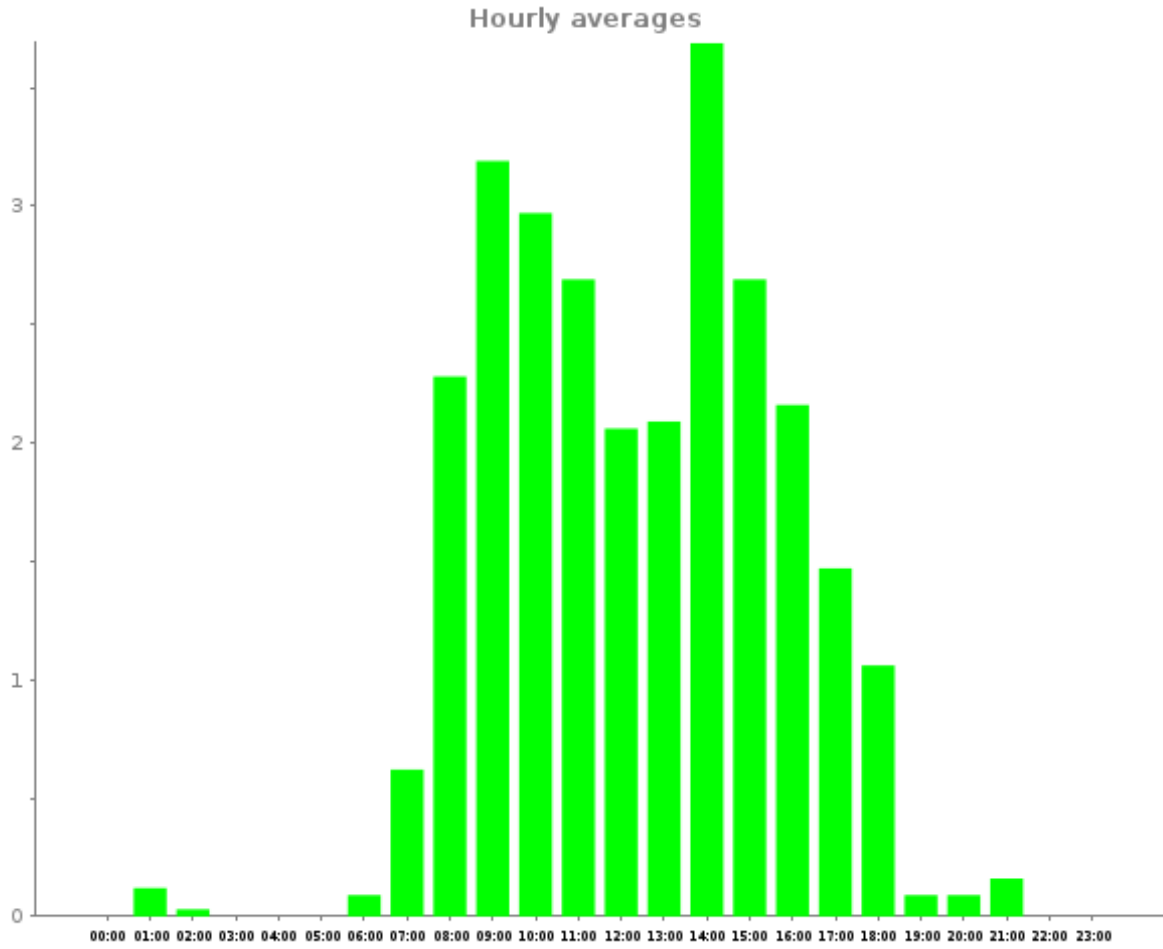

Hours of the day

From 2017-12-01 to 2018-01-01

Report generated on 2018-01-22 by nbarrett@active-living.org

www.trafx.net

Site Name	Average	Median	STDV	Min	Max
Trails Drayton N	1.1	0.4	1.3	0.0	3.7