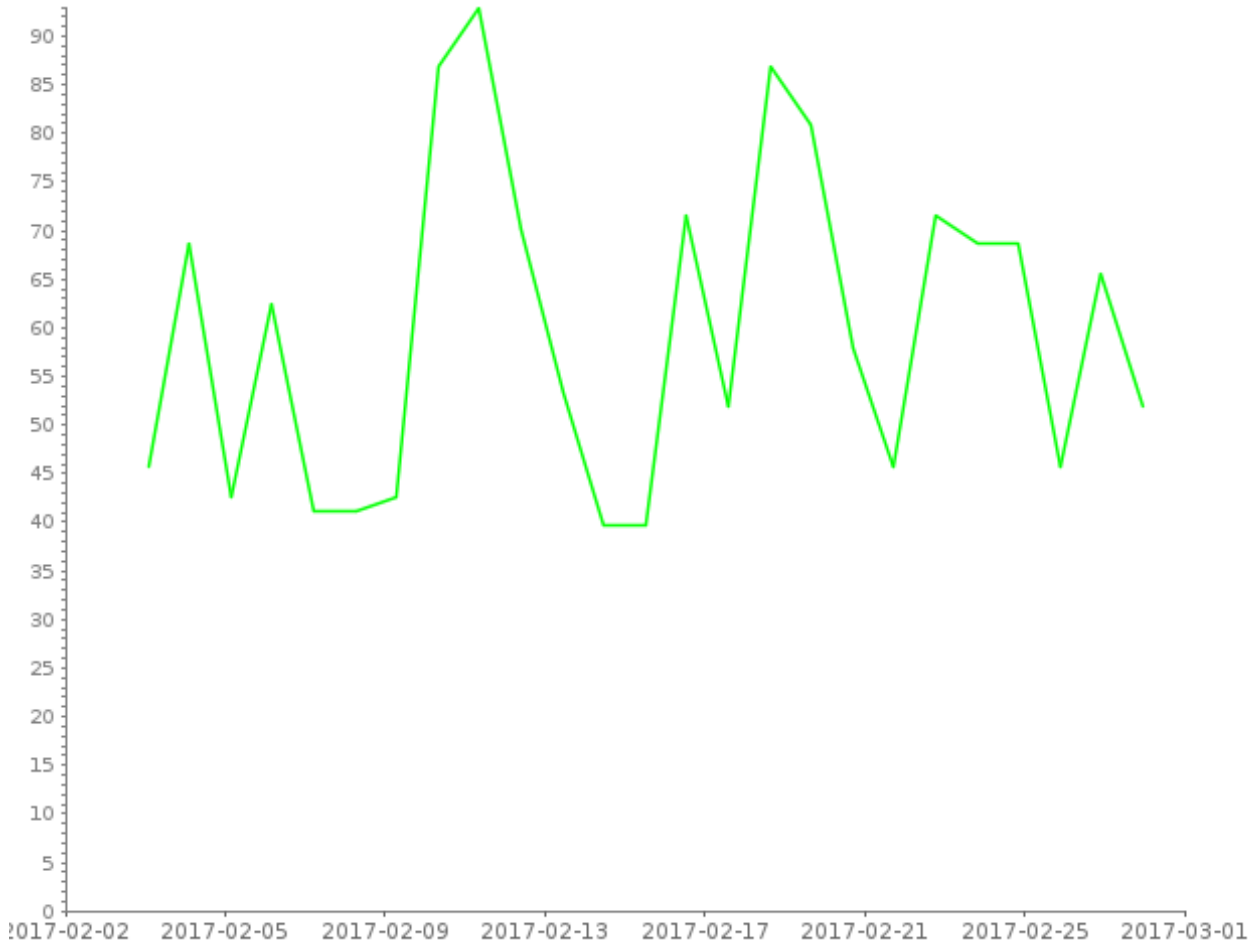

# Daily totals report

Covering 28 days from 2017-02-02 to 2017-03-01  
Report generated on 2017-03-01 by nbarrett@active-living.org

[www.trafx.net](http://www.trafx.net)

Site Name	Average	Min	Max
Wadsworth Trail	60.4	40.0	93.0

A = adjustment applied, D = divide by 2 applied, F = filtering applied