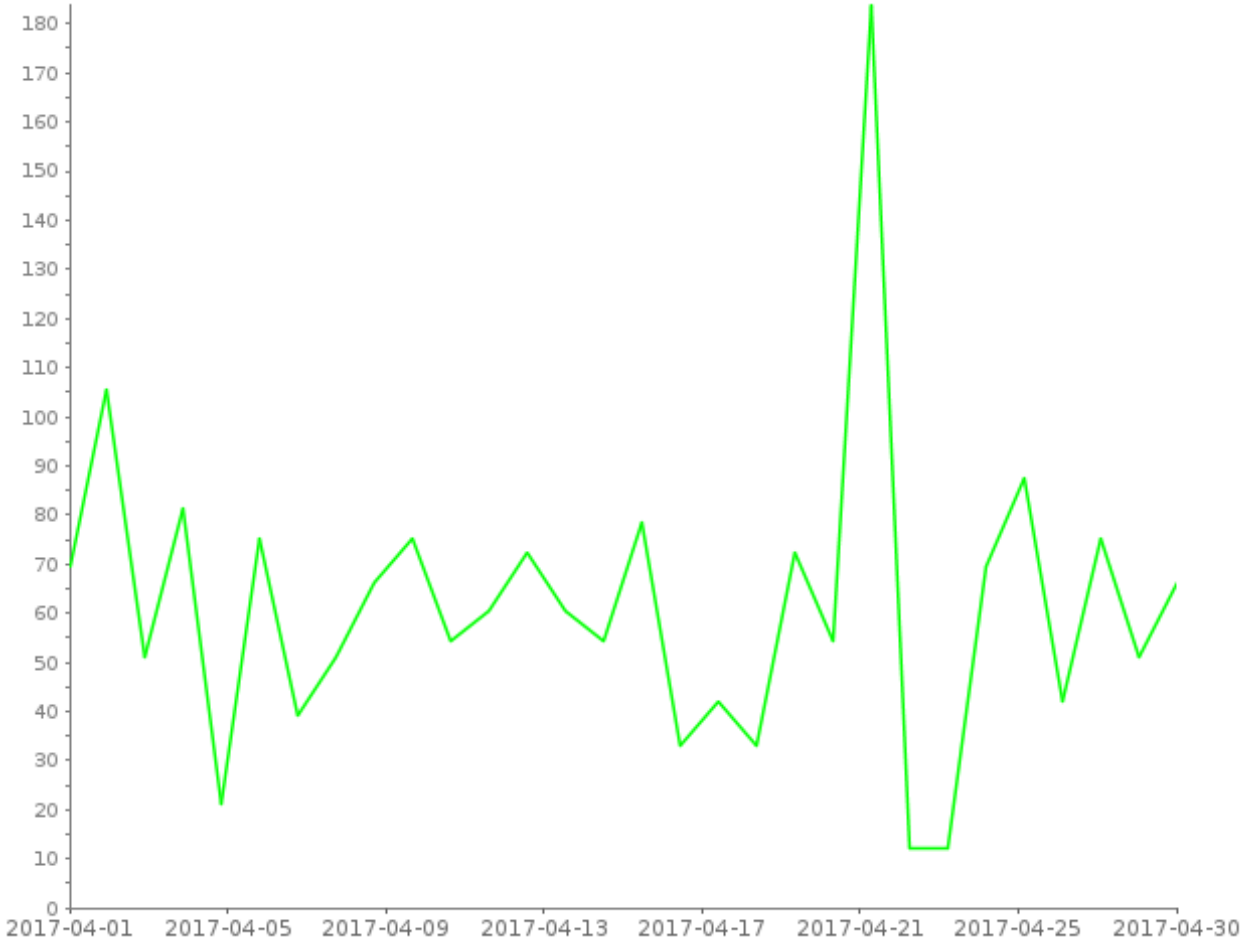

# Daily totals report

Covering 30 days from 2017-04-01 to 2017-04-30

Report generated on 2017-05-03 by nbarrett@active-living.org

[www.trafx.net](http://www.trafx.net)

Site Name	Average	Min	Max
Wadsworth Trail	63.4	13.0	184.0

A = adjustment applied, D = divide by 2 applied, F = filtering applied