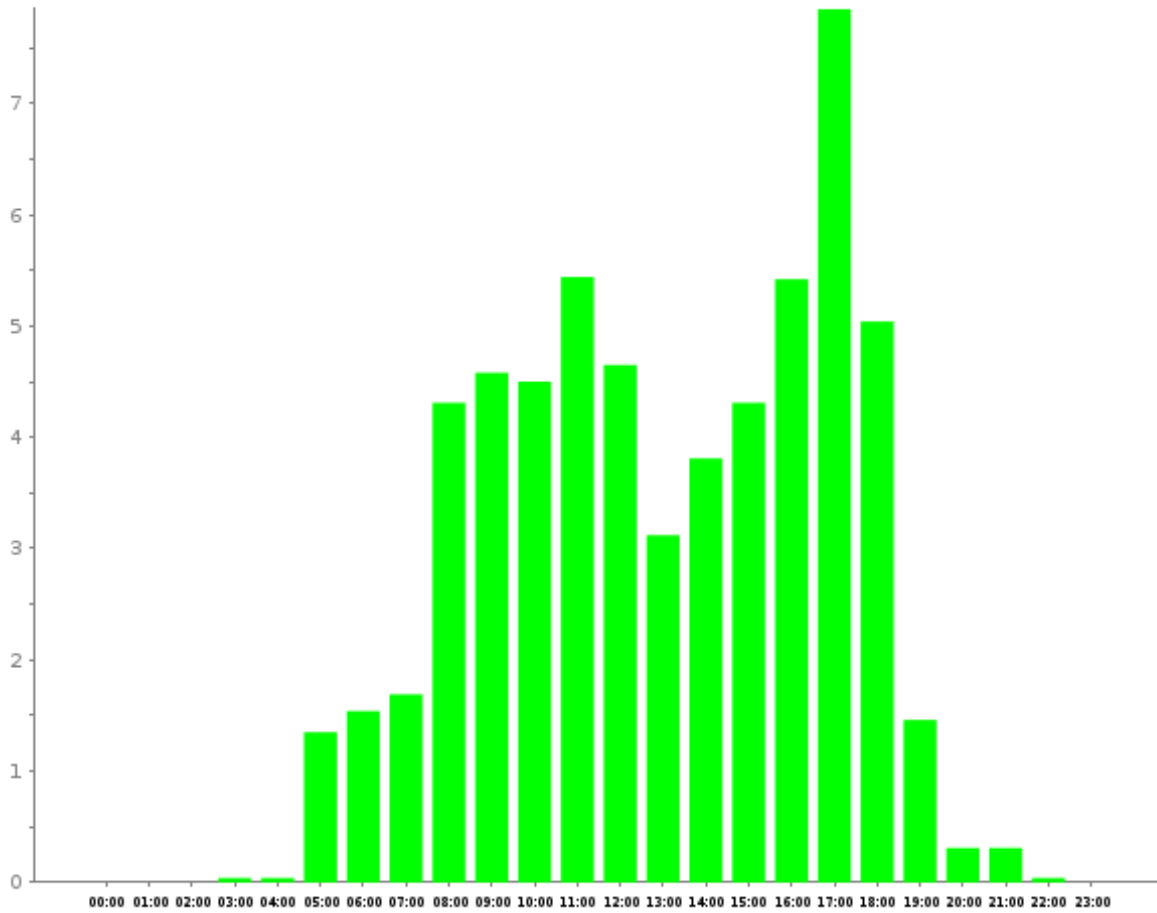

Hours of the day

From 2017-02-02 to 2017-03-01

Report generated on 2017-03-01 by nbarrett@active-living.org

www.trafx.net

Hourly averages

Site Name	Average	Median	STDV	Min	Max
Wadsworth Trail	2.5	1.6	2.3	0.0	7.8

A = adjustment applied, D = divide by 2 applied, F = filtering applied