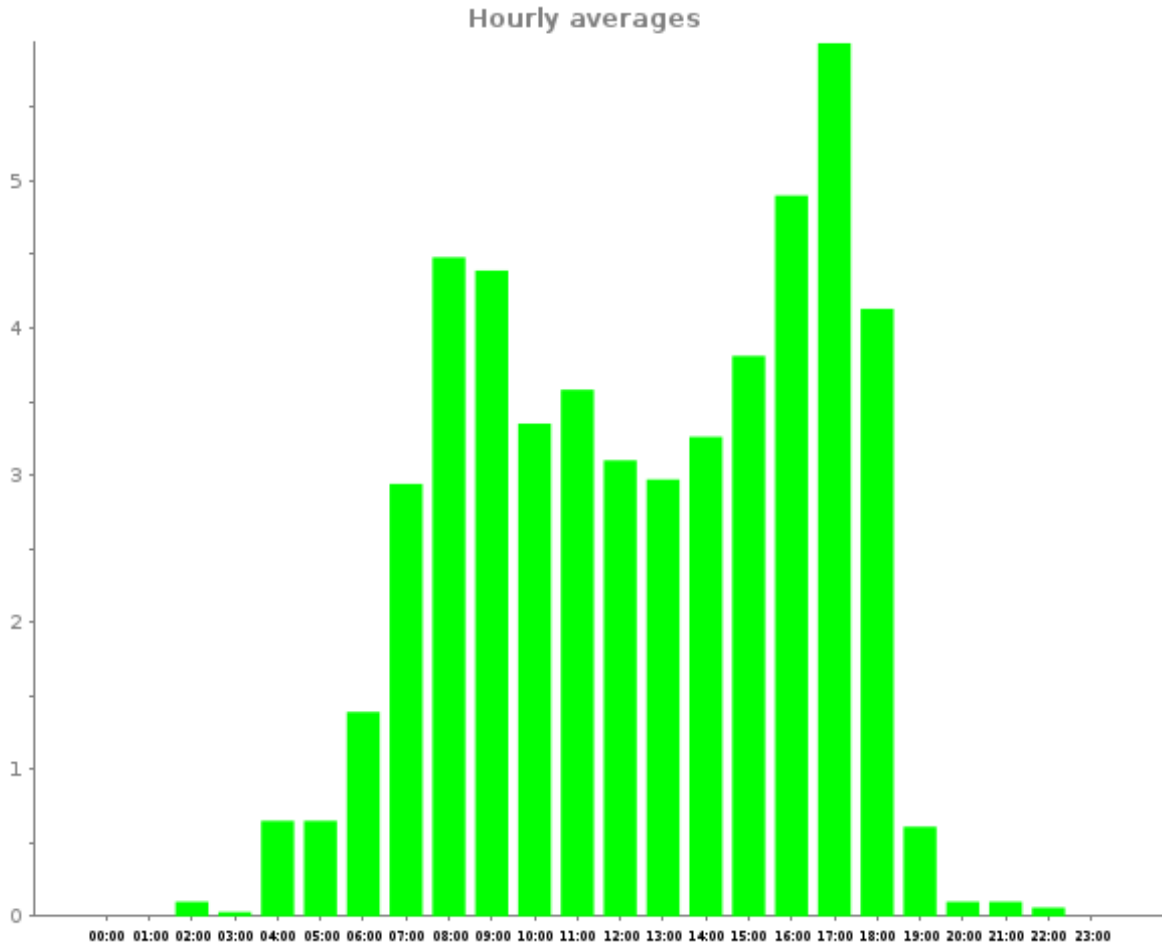

# Hours of the day

From 2017-03-01 to 2017-03-31

Report generated on 2017-04-10 by nbarrett@active-living.org

[www.trafx.net](http://www.trafx.net)

Site Name	Average	Median	STDV	Min	Max
Wadsworth Trail	2.1	2.2	1.9	0.0	5.9

A = adjustment applied, D = divide by 2 applied, F = filtering applied