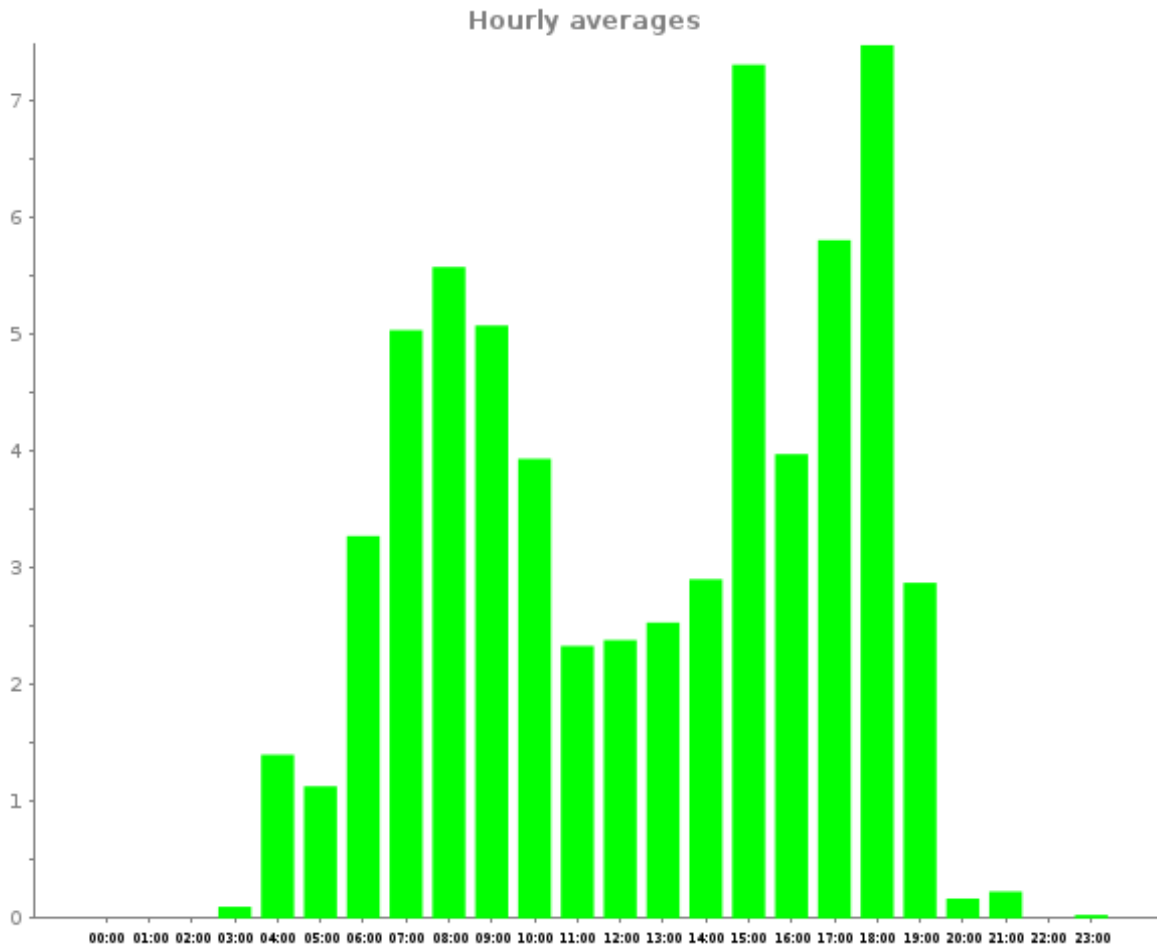

Hours of the day

From 2017-04-01 to 2017-04-30

Report generated on 2017-05-03 by nbarrett@active-living.org

www.trafx.net

Site Name	Average	Median	STDV	Min	Max
Wadsworth Trail	2.6	2.5	2.4	0.0	7.5

A = adjustment applied, D = divide by 2 applied, F = filtering applied